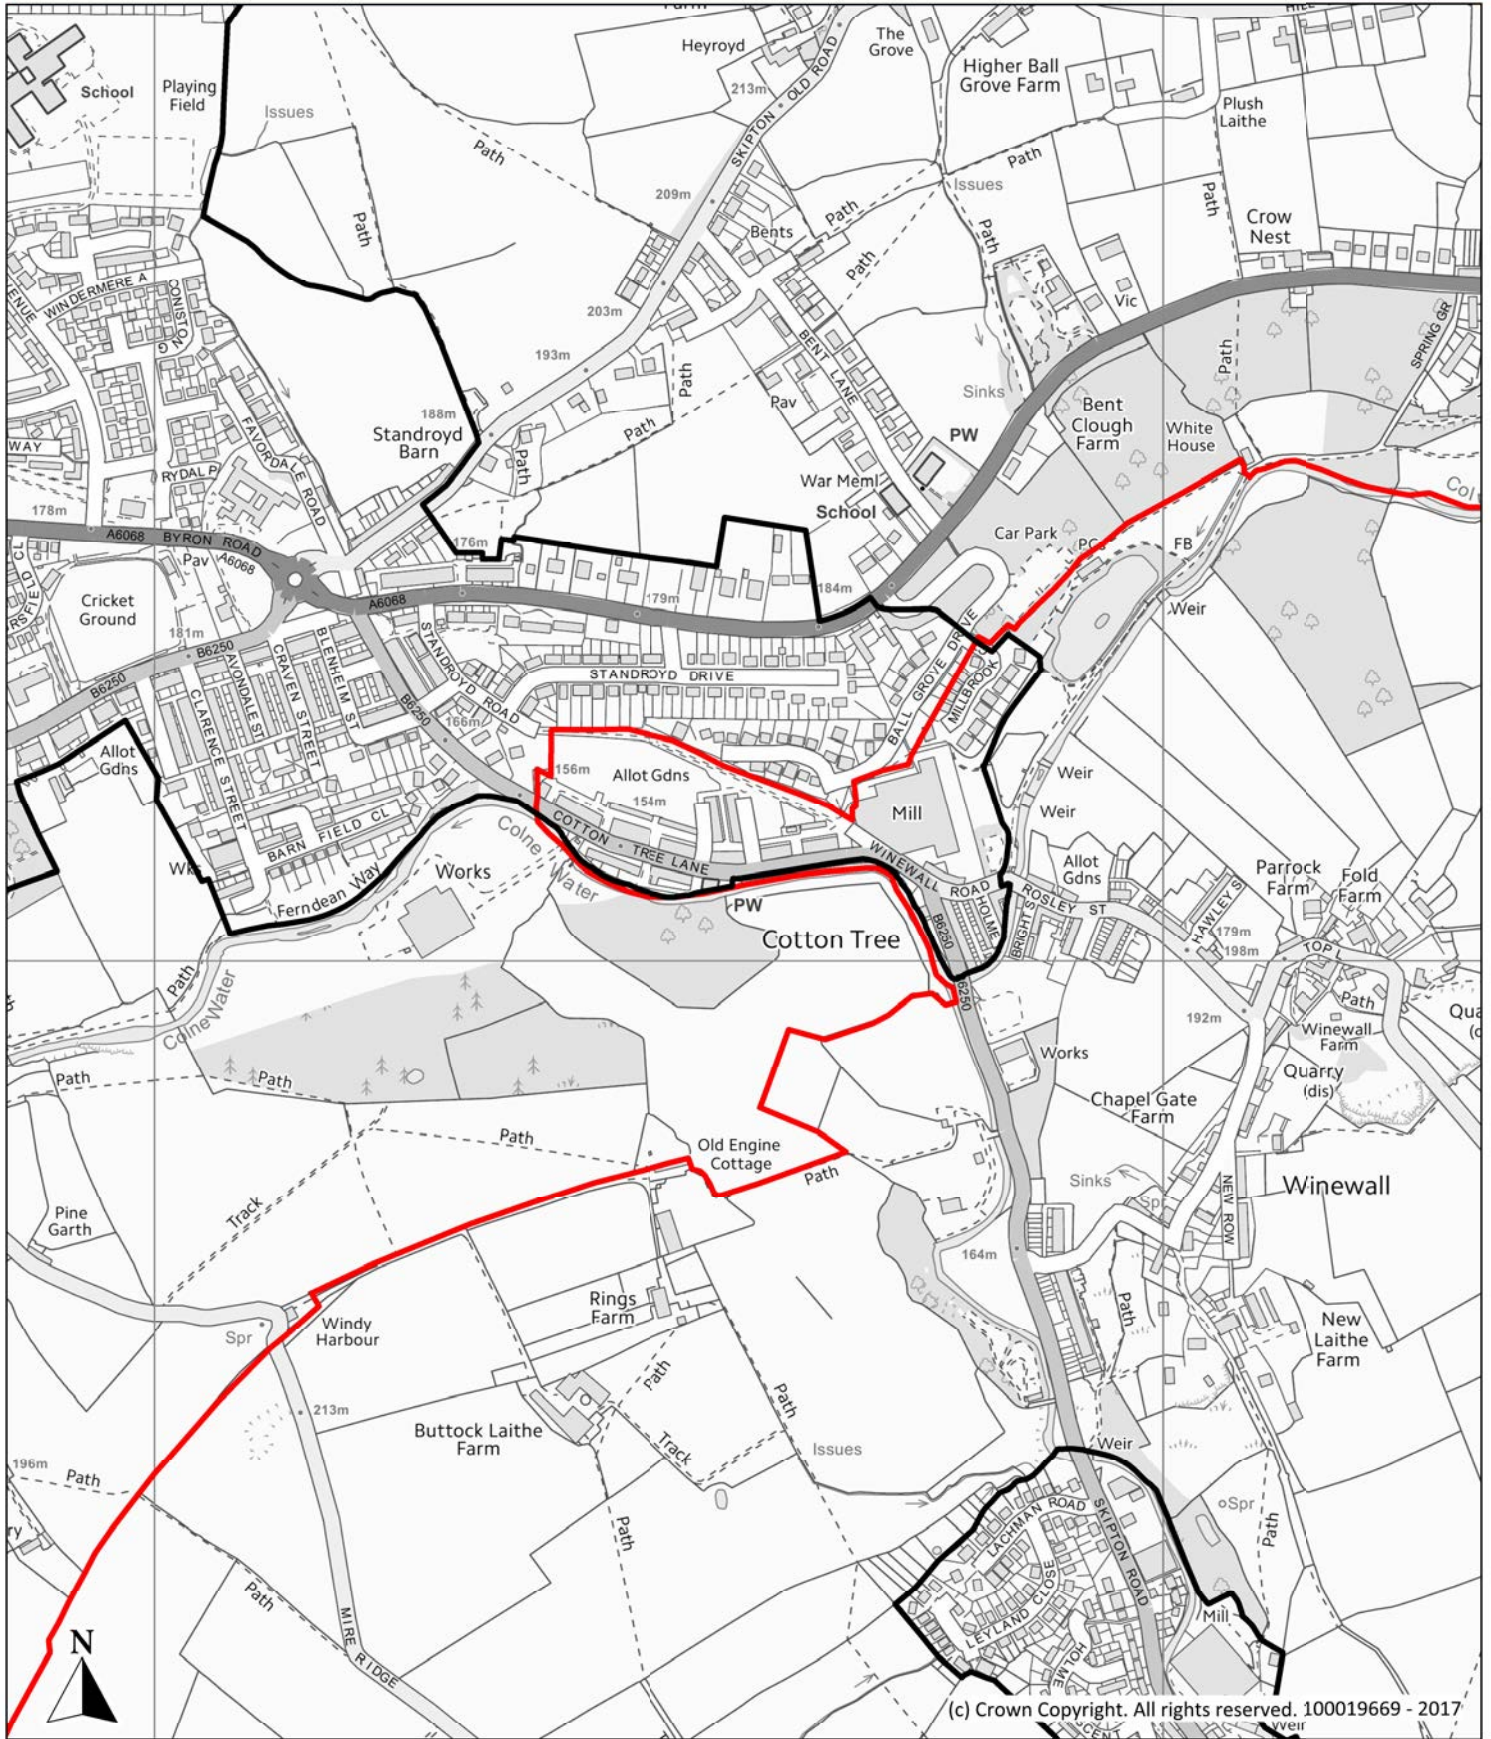

# TRAWDEN FOREST NEIGHBOURHOOD PLAN

(c) Crown Copyright. All rights reserved. 100019669 - 2017

<p>Description</p> <p><b>Cotton Tree Settlement Boundary</b></p>		<p>Key</p> <p> Trawden Forest Neighbourhood Plan Boundary</p> <p> Settlement Boundary</p>	 <p>Trawden Forest Parish Council</p>  <p>Borough of Pendle</p>
<p>Scale</p> <p>SCALE: 1:7,500 @ A4</p>	<p>Date</p> <p>25th October 2017</p>		