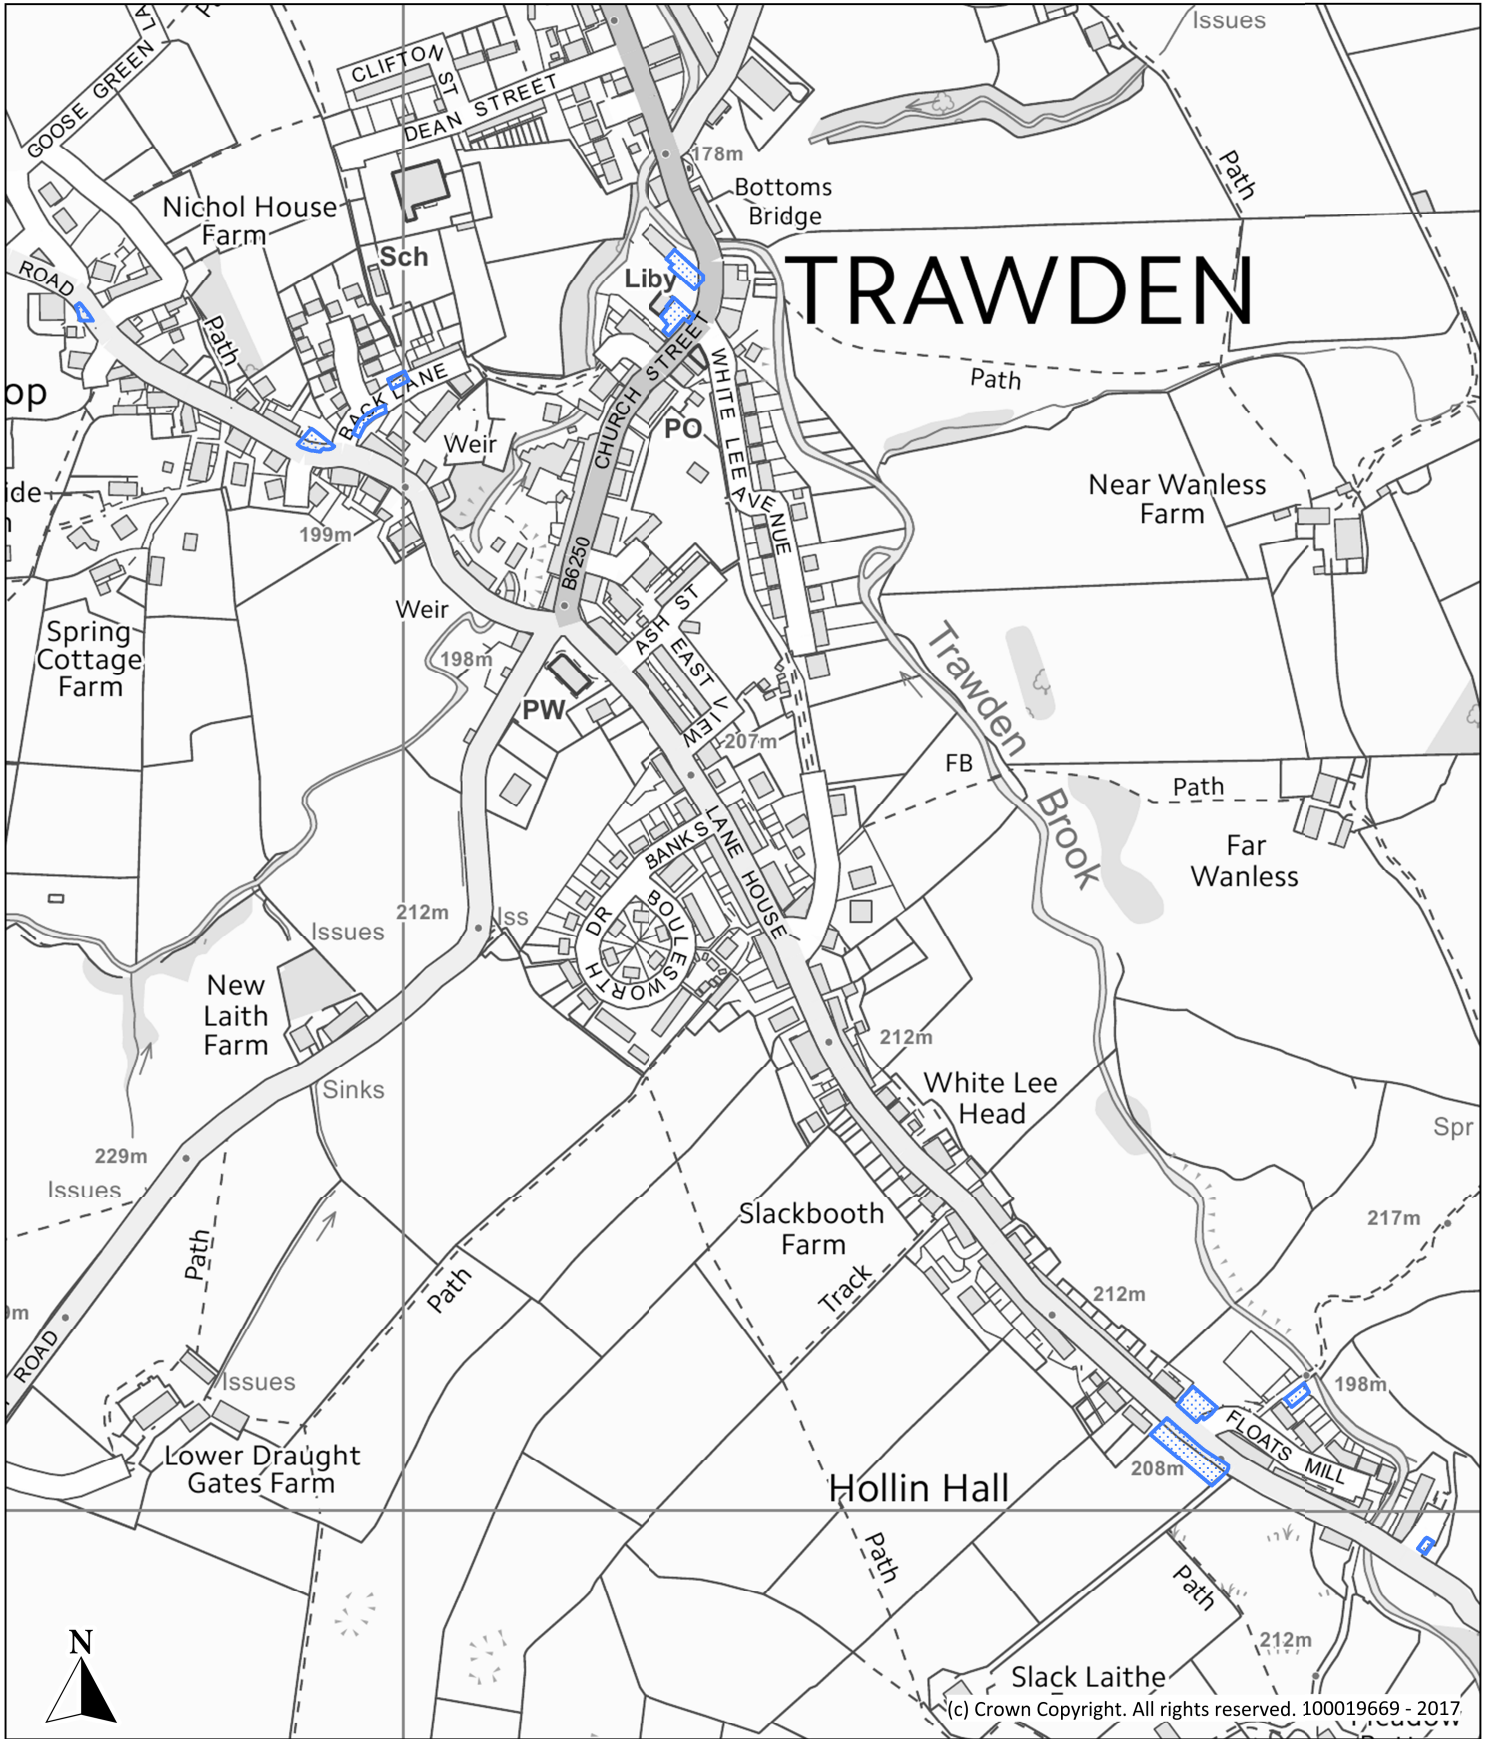

# TRAWDEN FOREST NEIGHBOURHOOD PLAN

<p>Description</p> <p><b>Protected Car Parks</b></p>		<p>Key</p> <p> Trawden Forest Neighbourhood Plan Boundary</p> <p> Protected Car Park</p>	 <p>Trawden Forest Parish Council</p>  <p>Borough of Pendle</p>
<p>Scale</p> <p>SCALE: 1:5,000 @ A4</p>	<p>Date</p> <p>7th September 2018</p>		