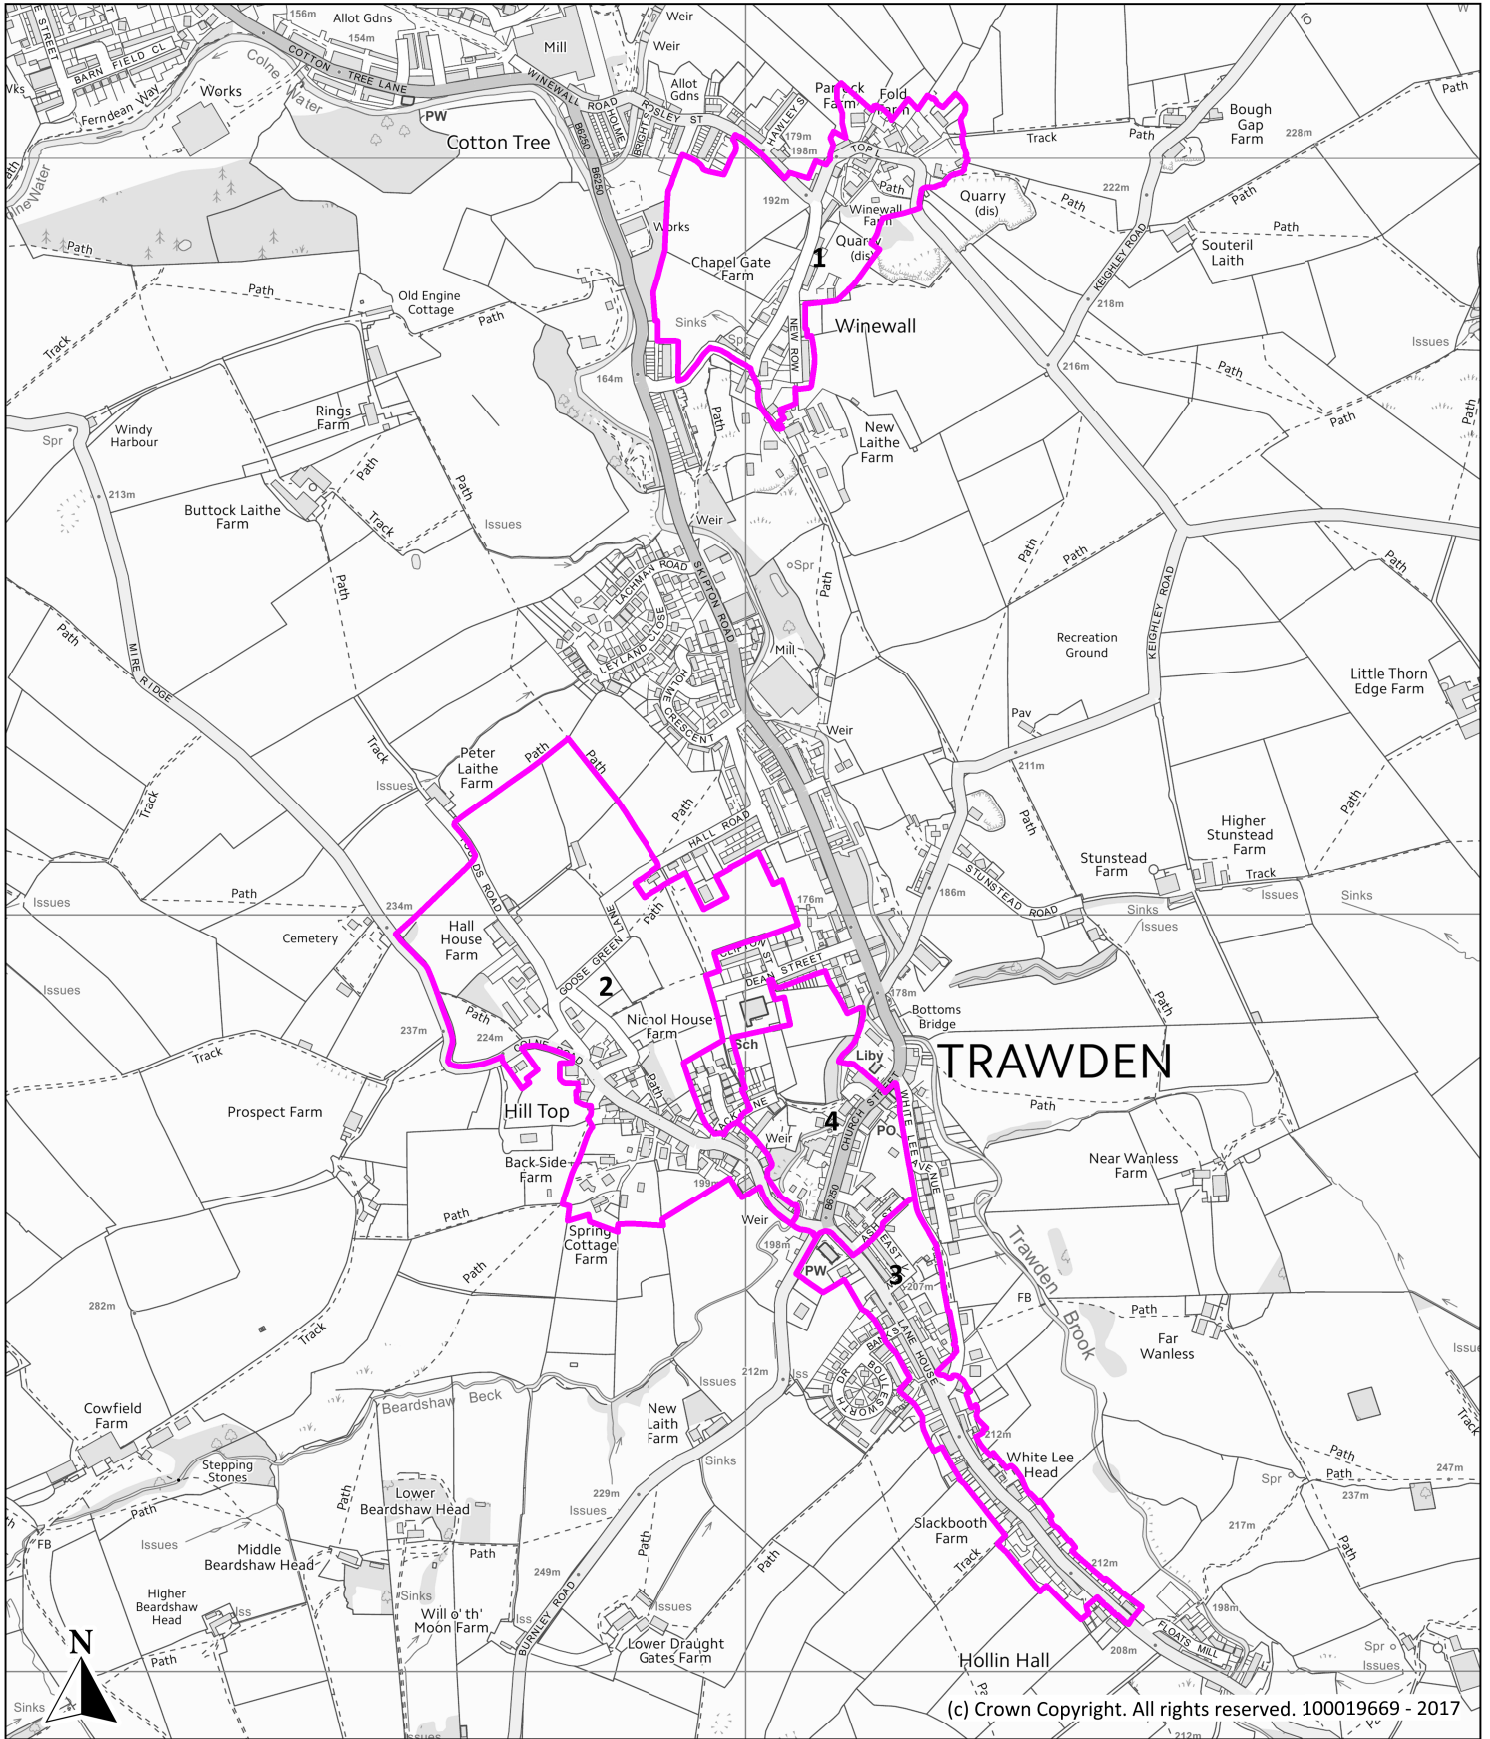

TRAWDEN FOREST NEIGHBOURHOOD PLAN

(c) Crown Copyright. All rights reserved. 100019669 - 2017

Description		Key  Townscape Character Area 1. Lane Top and New Row 2. Hill Top and Foulds Road 3. Lane House and Hollin Hall 4. Church Street, Clogg Head and Old Chelsea	 Trawden Forest Parish Council  Borough of Pendle
Townscape Character Areas			
Scale	Date		
SCALE: 1:3,000 @ A4	25th October 2017		