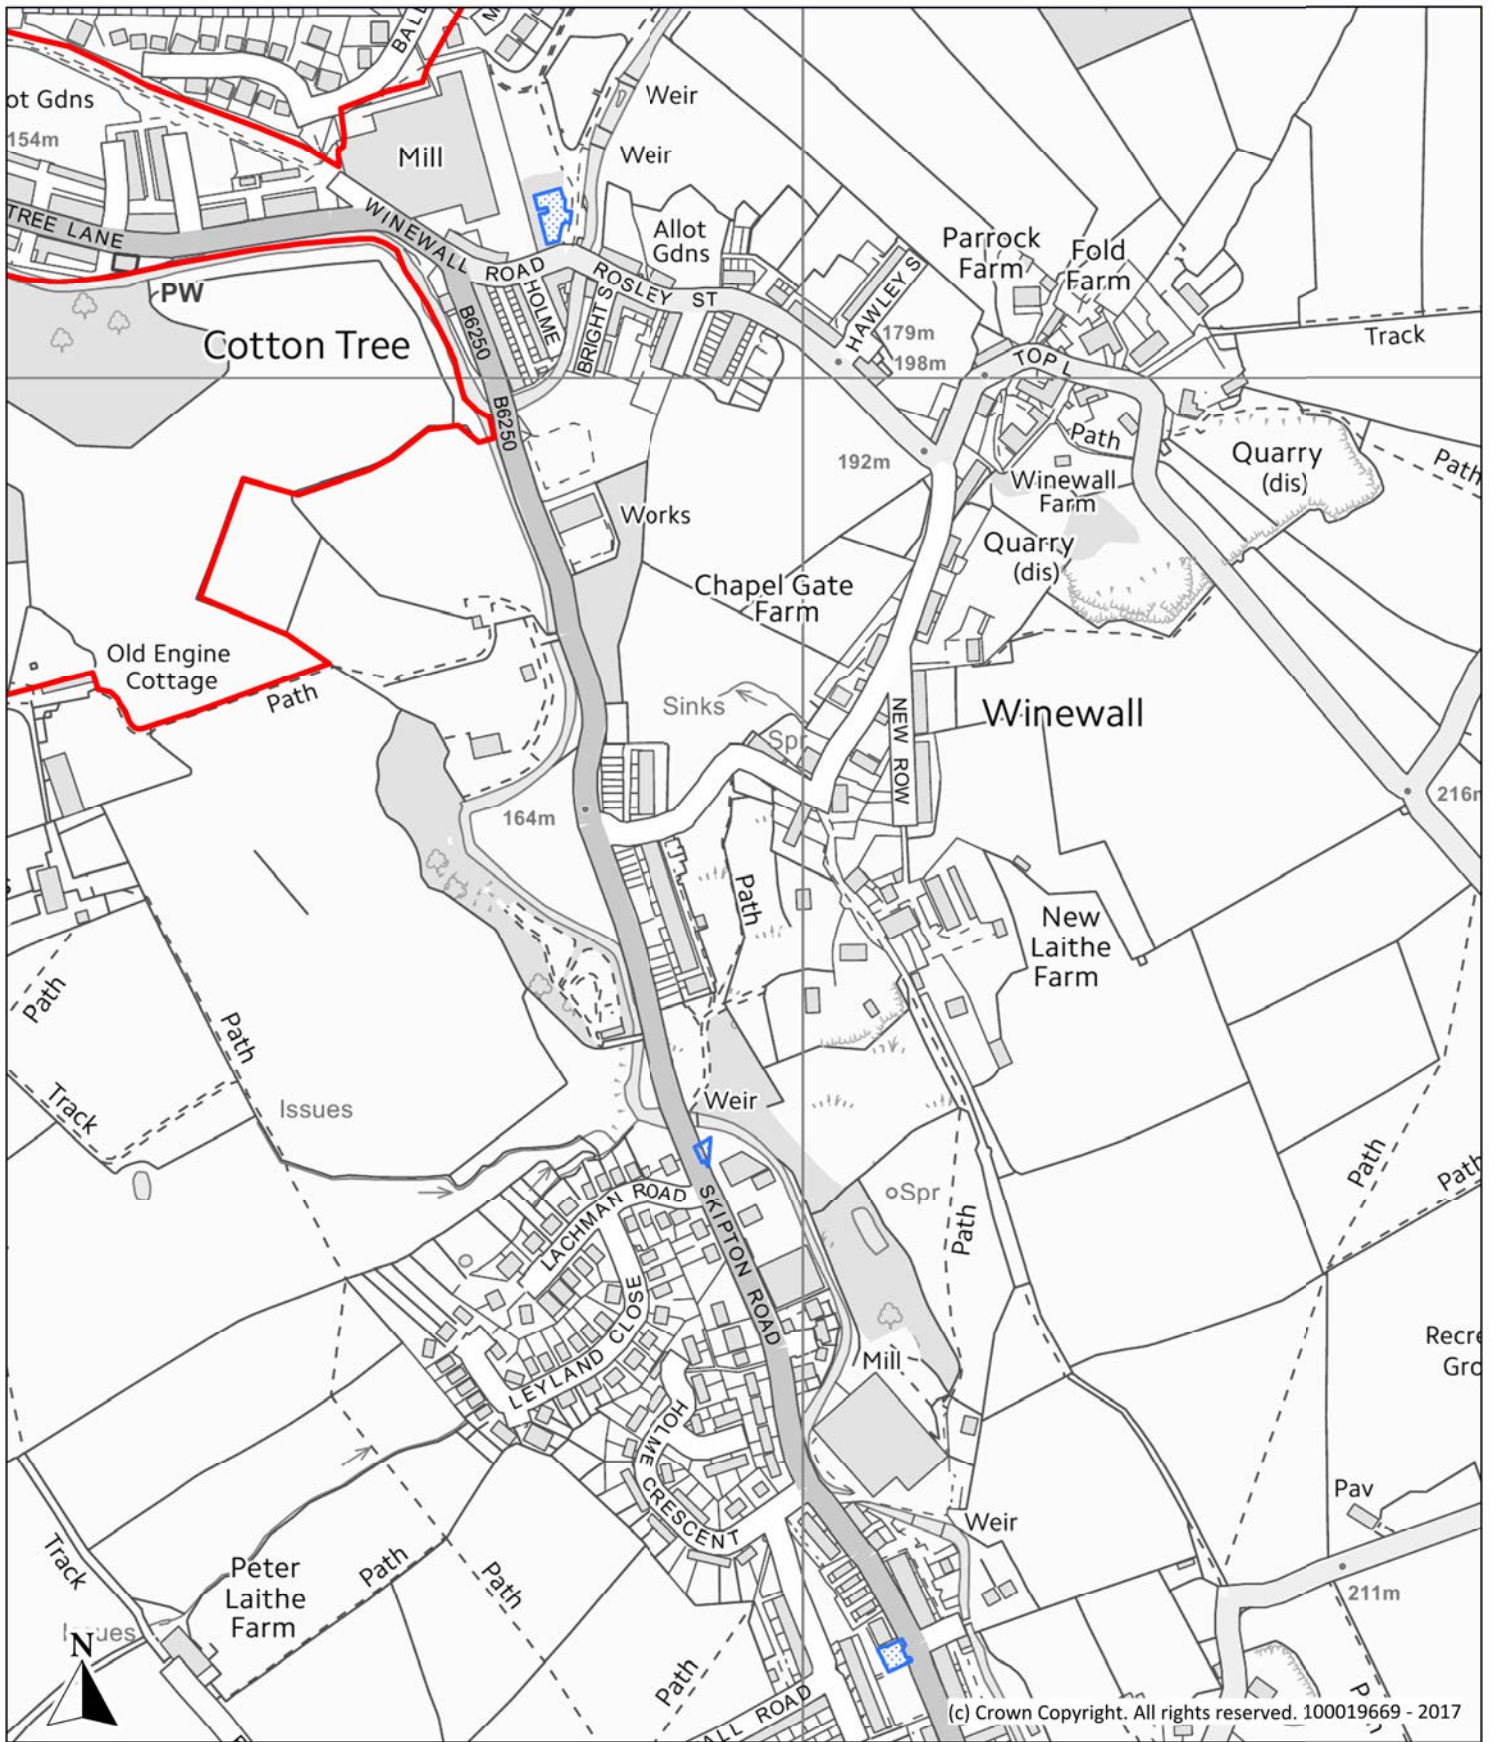

TRAWDEN FOREST NEIGHBOURHOOD PLAN

(c) Crown Copyright. All rights reserved. 100019669 - 2017

<p>Description</p> <p>Protected Car Parks</p>		<p>Key</p> <p> Trawden Forest Neighbourhood Plan Boundary</p> <p> Protected Car Park</p>	 <p>Trawden Forest Parish Council</p>  <p>Borough of Pendle</p>
<p>Scale</p> <p>SCALE: 1:5,000 @ A4</p>	<p>Date</p> <p>25th October 2017</p>		