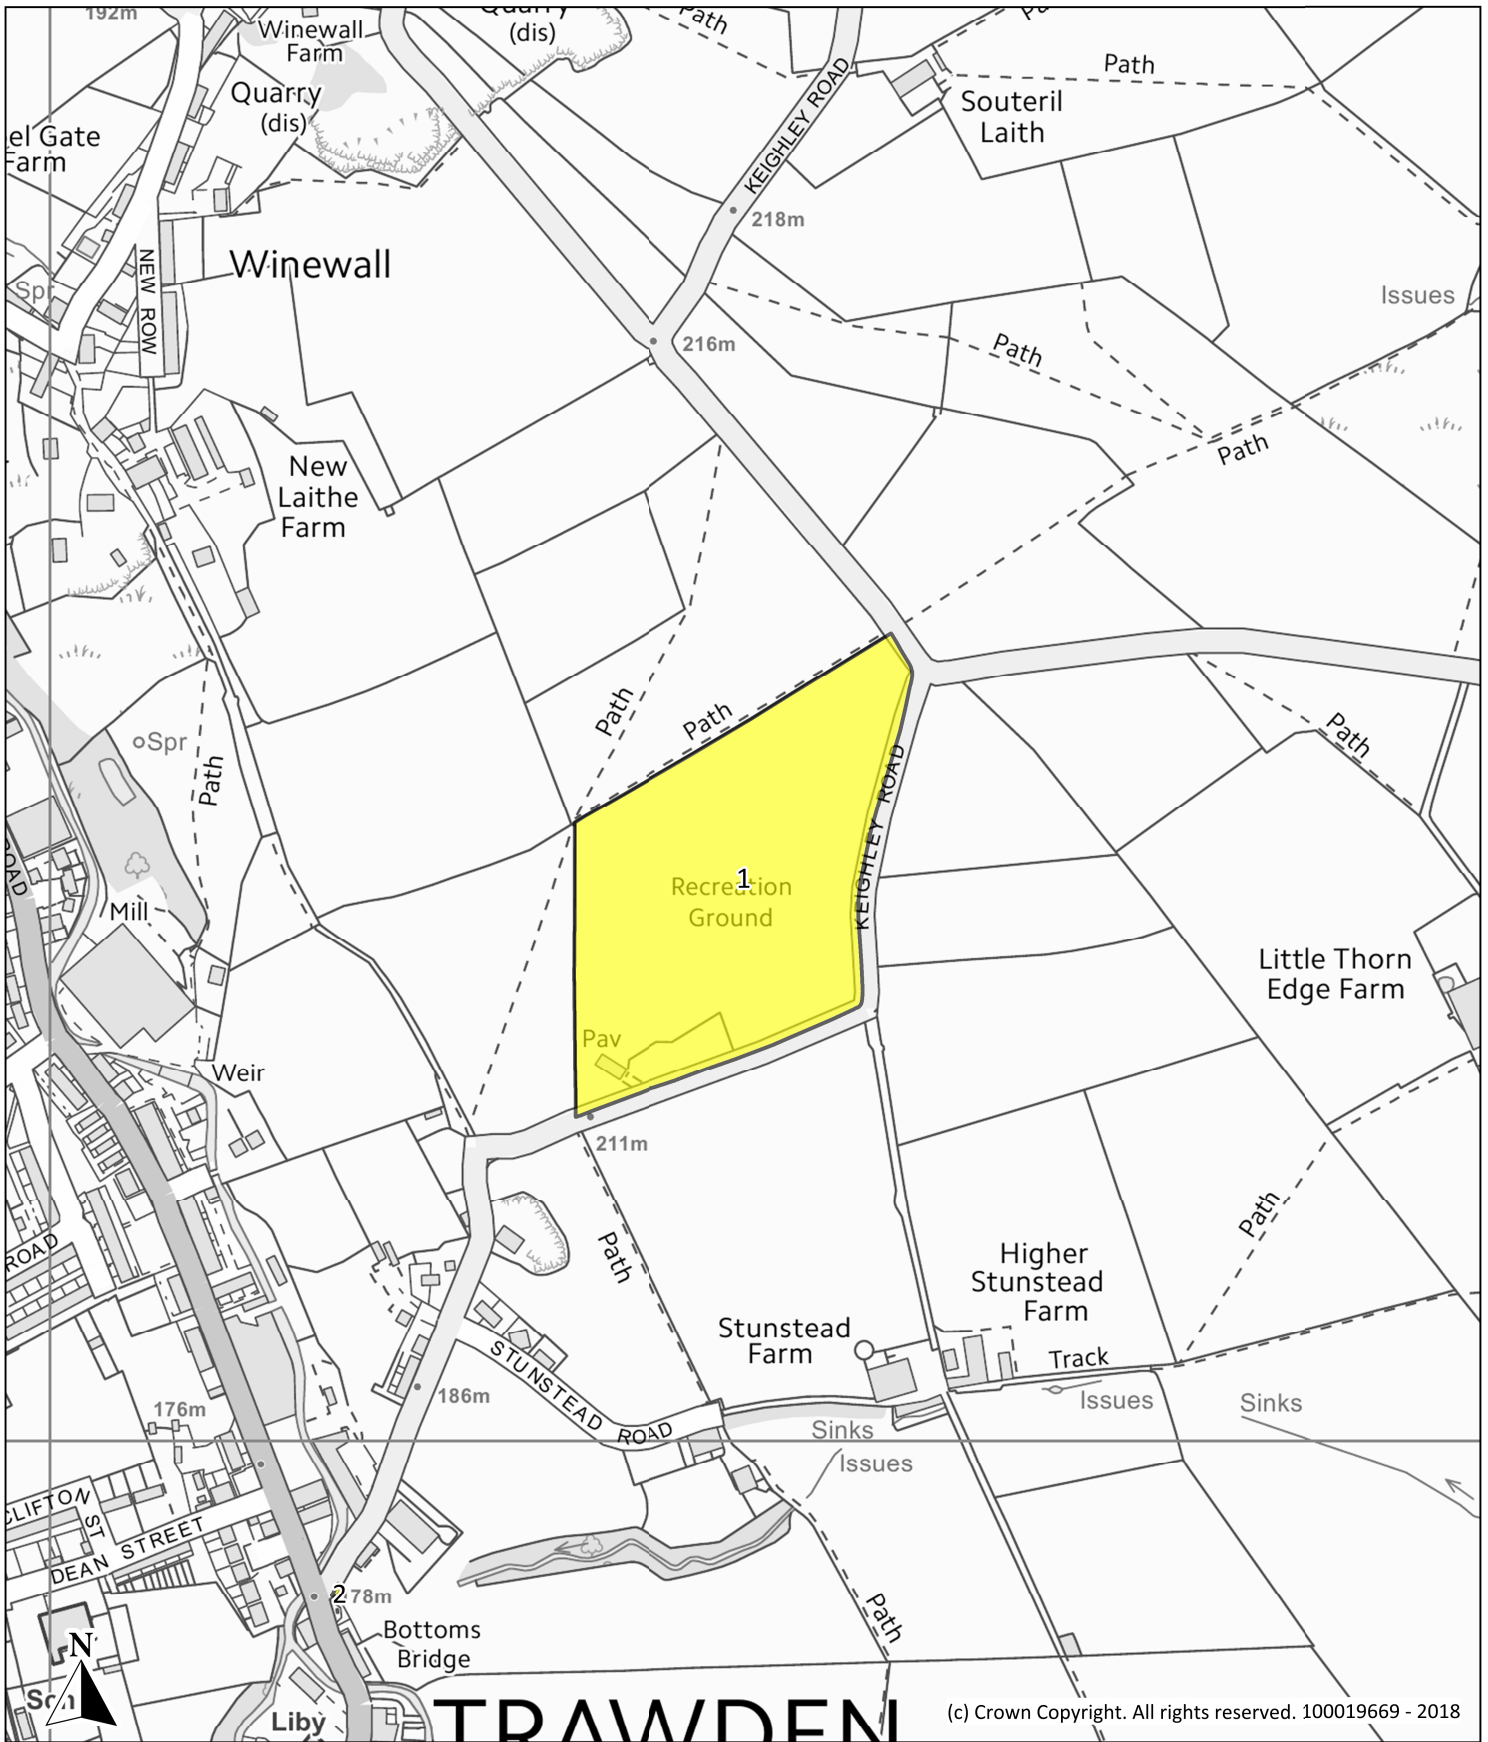

TRAWDEN FOREST NEIGHBOURHOOD PLAN

(c) Crown Copyright. All rights reserved. 100019669 - 2018

<p>Description</p> <p>Local Green Space</p> <p>1. Trawden Recreation Ground</p>		<p>Key</p> <p> Trawden Forest Neighbourhood Plan Boundary</p> <p> Local Green Space</p>	 <p>Trawden Forest Parish Council</p>  <p>Borough of Pendle</p>
<p>Scale</p> <p>SCALE: 1:5,000 @ A4</p>	<p>Date</p> <p>7th September 2018</p>		