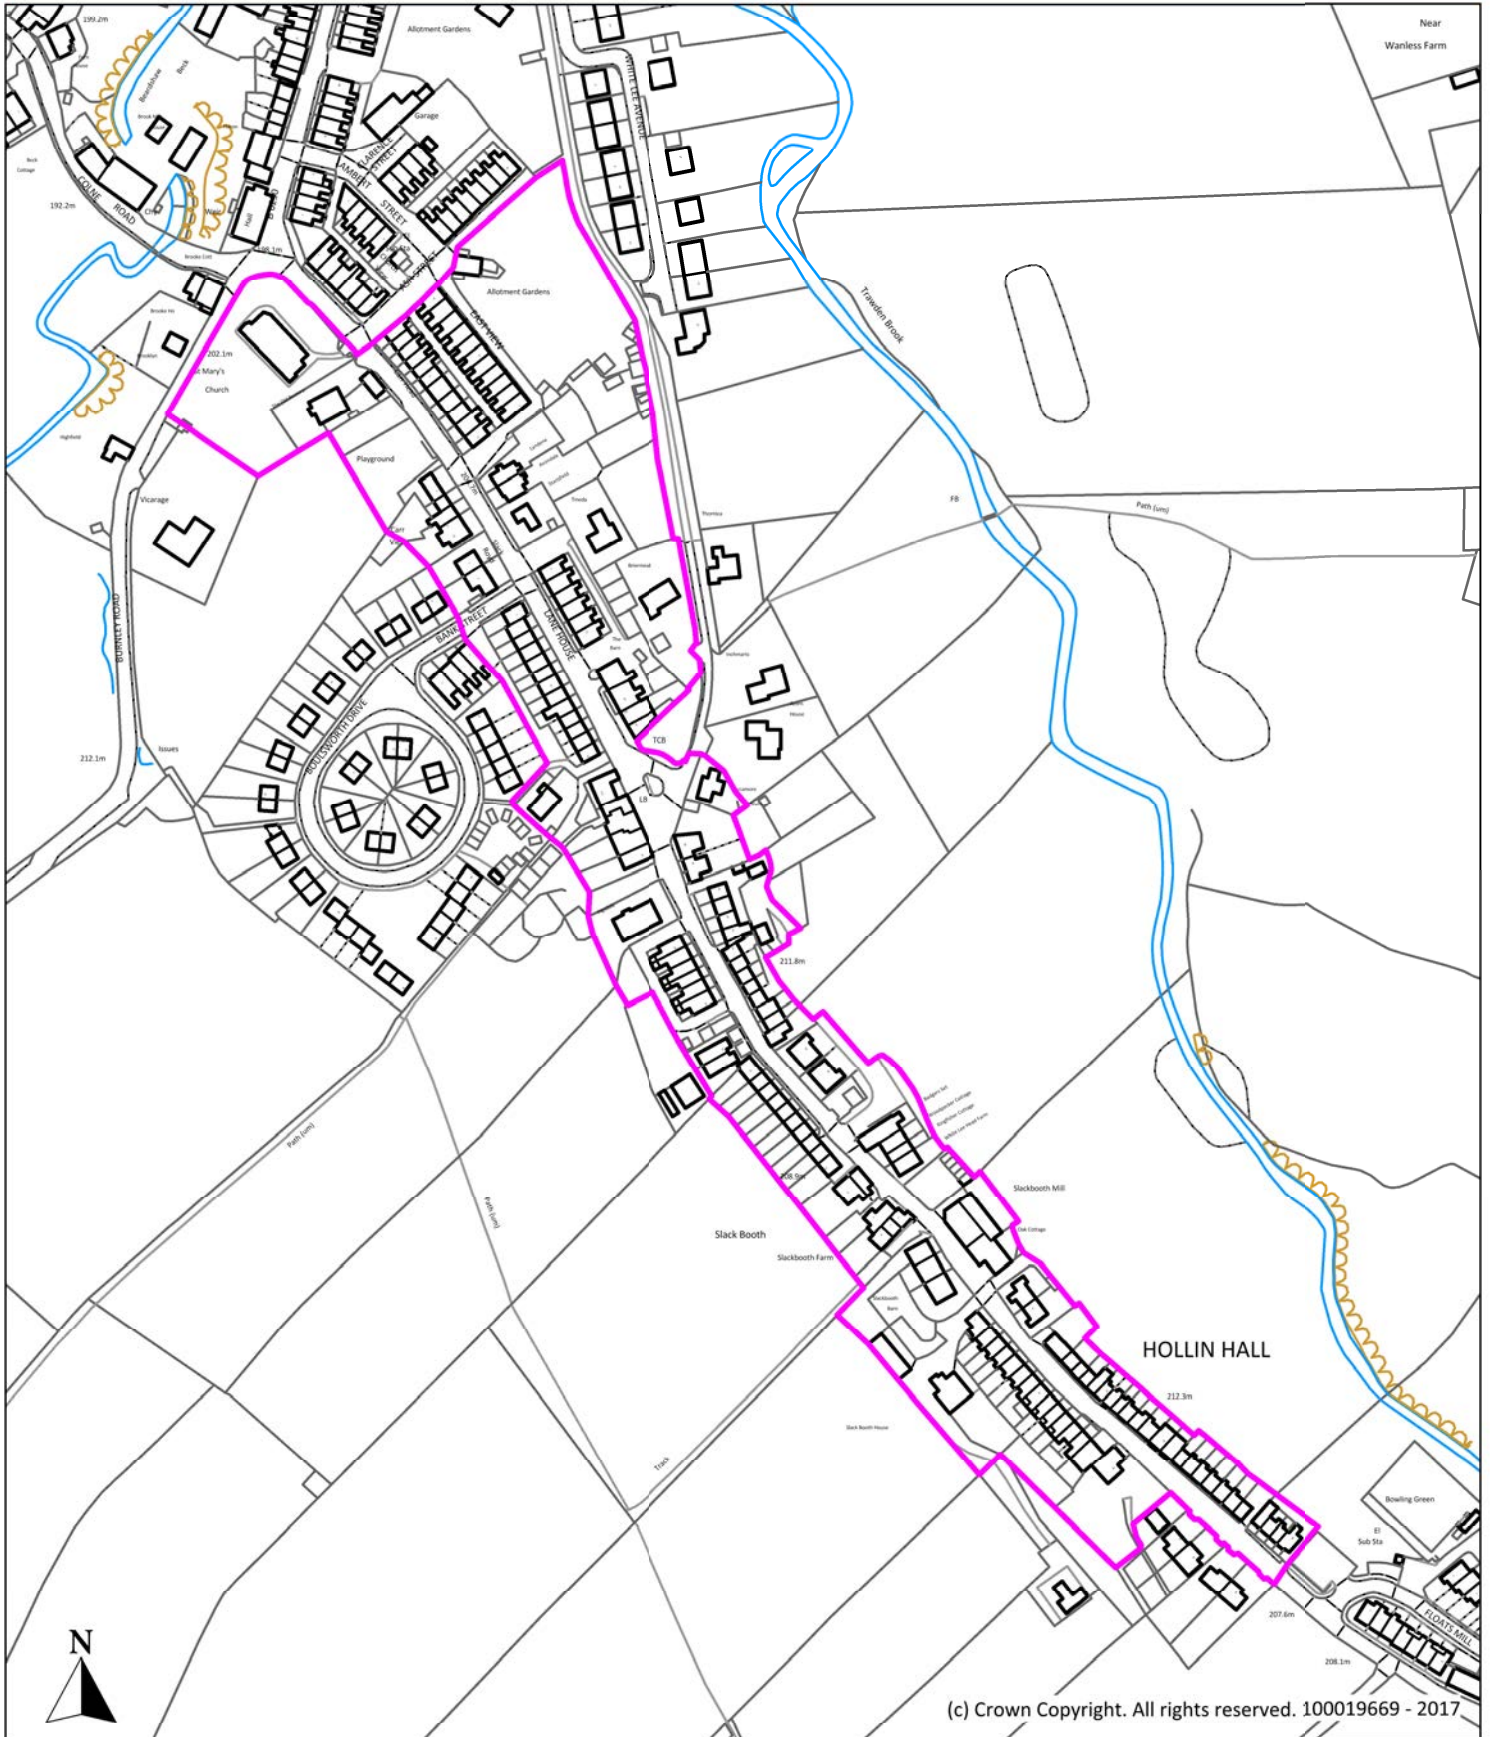

TRAWDEN FOREST NEIGHBOURHOOD PLAN

(c) Crown Copyright. All rights reserved. 100019669 - 2017

<p>Description</p> <p>Lane House and Hollin Hall Townscape Character Area</p>		<p>Key</p> <p> Townscape Character Area</p>	 <p>Trawden Forest Parish Council</p>  <p>Borough of Pendle</p>
<p>Scale</p> <p>SCALE: 1:3,000 @ A4</p>	<p>Date</p> <p>25th October 2017</p>		