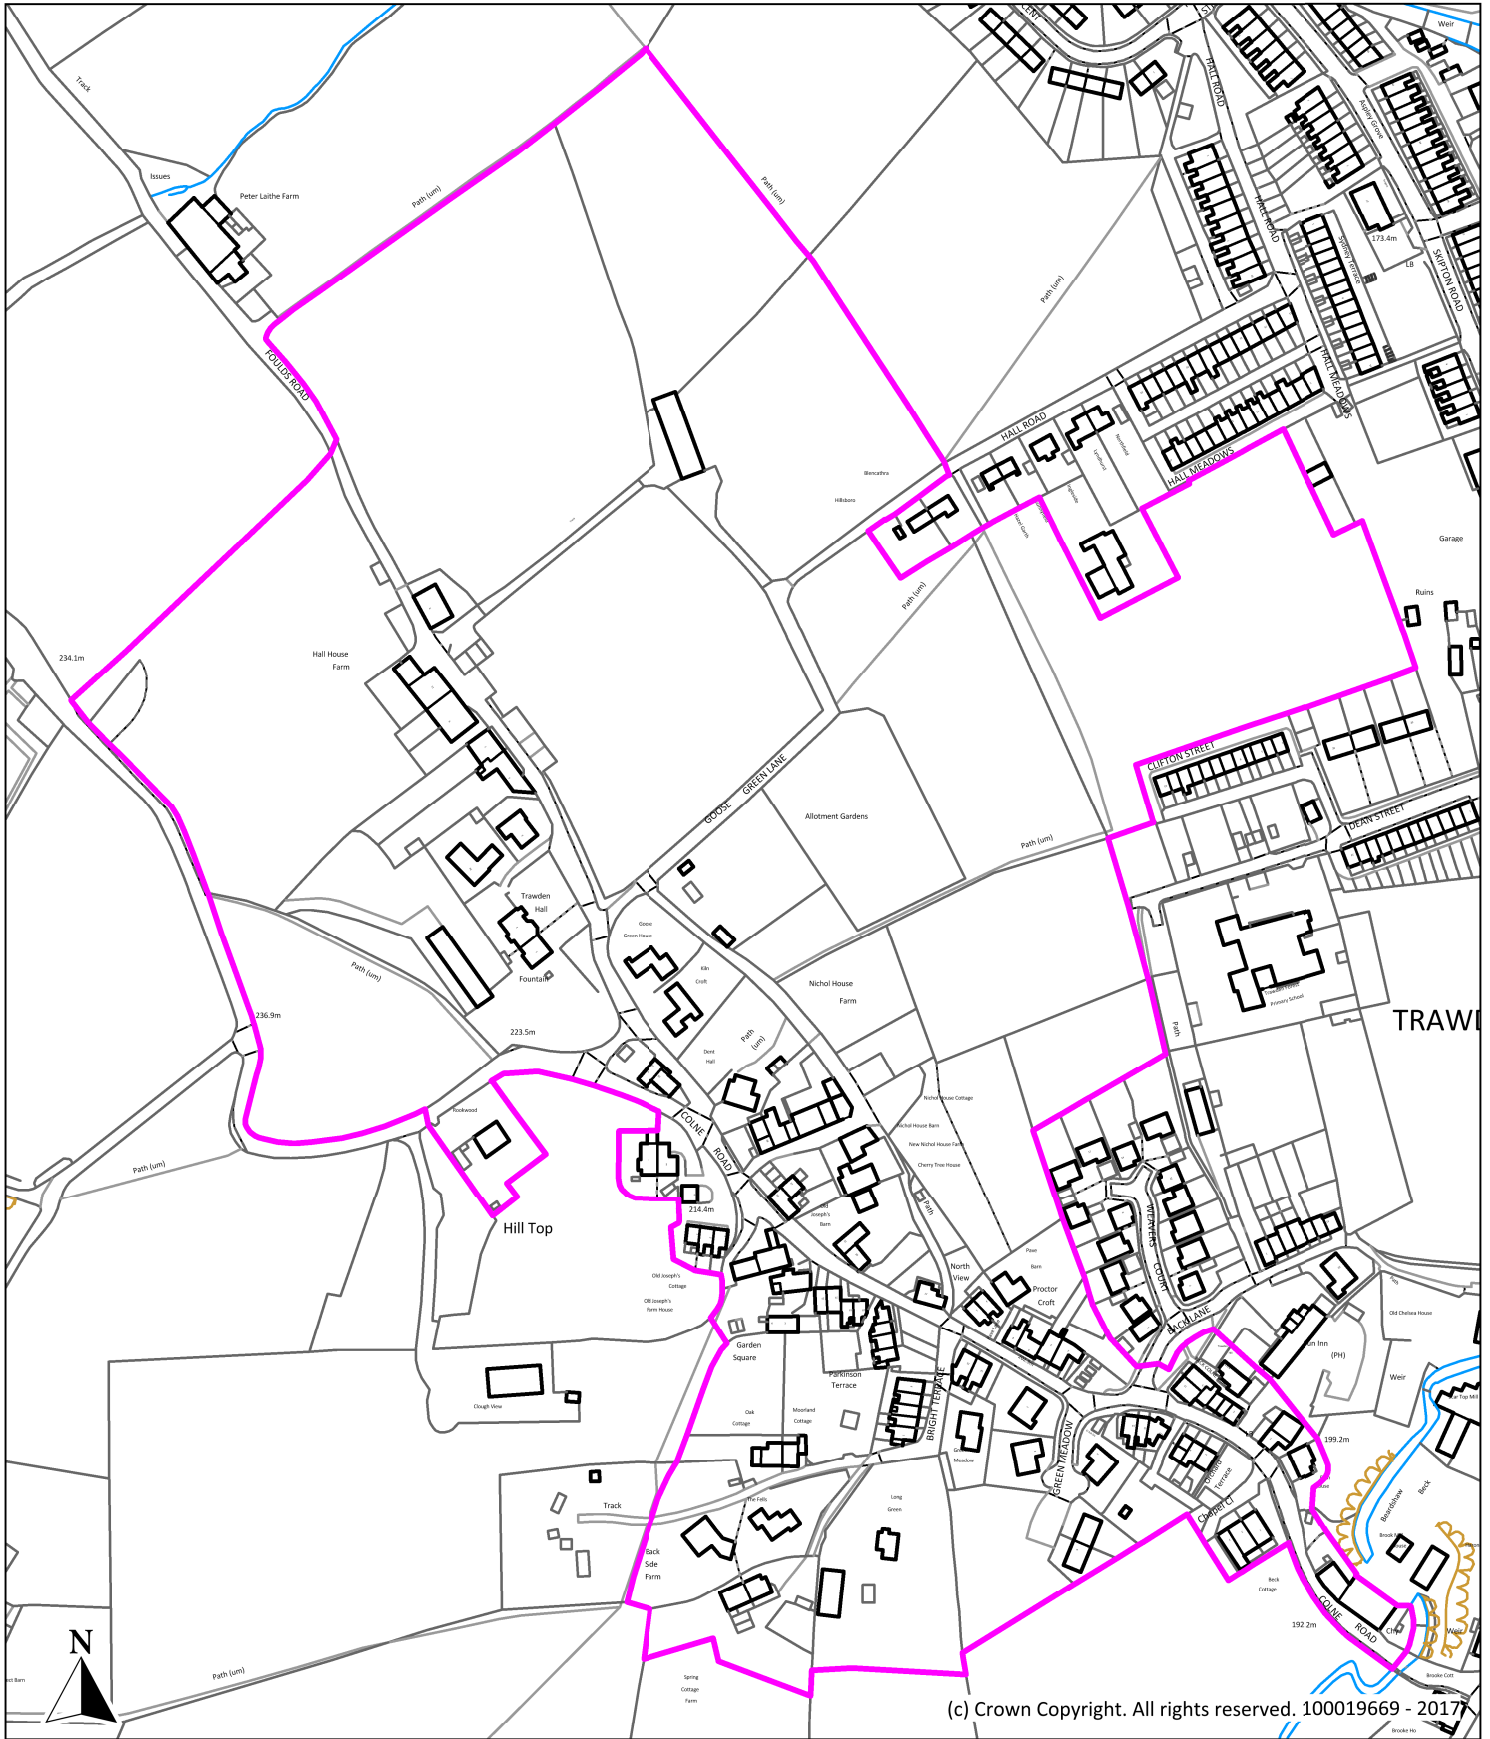

TRAWDEN FOREST NEIGHBOURHOOD PLAN

(c) Crown Copyright. All rights reserved. 100019669 - 2017

<p>Description</p> <p>Hill Top and Foulds Road (Trawden) Townscape Character Area</p>		<p>Key</p> <p> Townscape Character Area</p>	 <p>Trawden Forest Parish Council</p>  <p>Borough of Pendle</p>
<p>Scale</p> <p>SCALE: 1:3,000 @ A4</p>	<p>Date</p> <p>25th October 2017</p>		