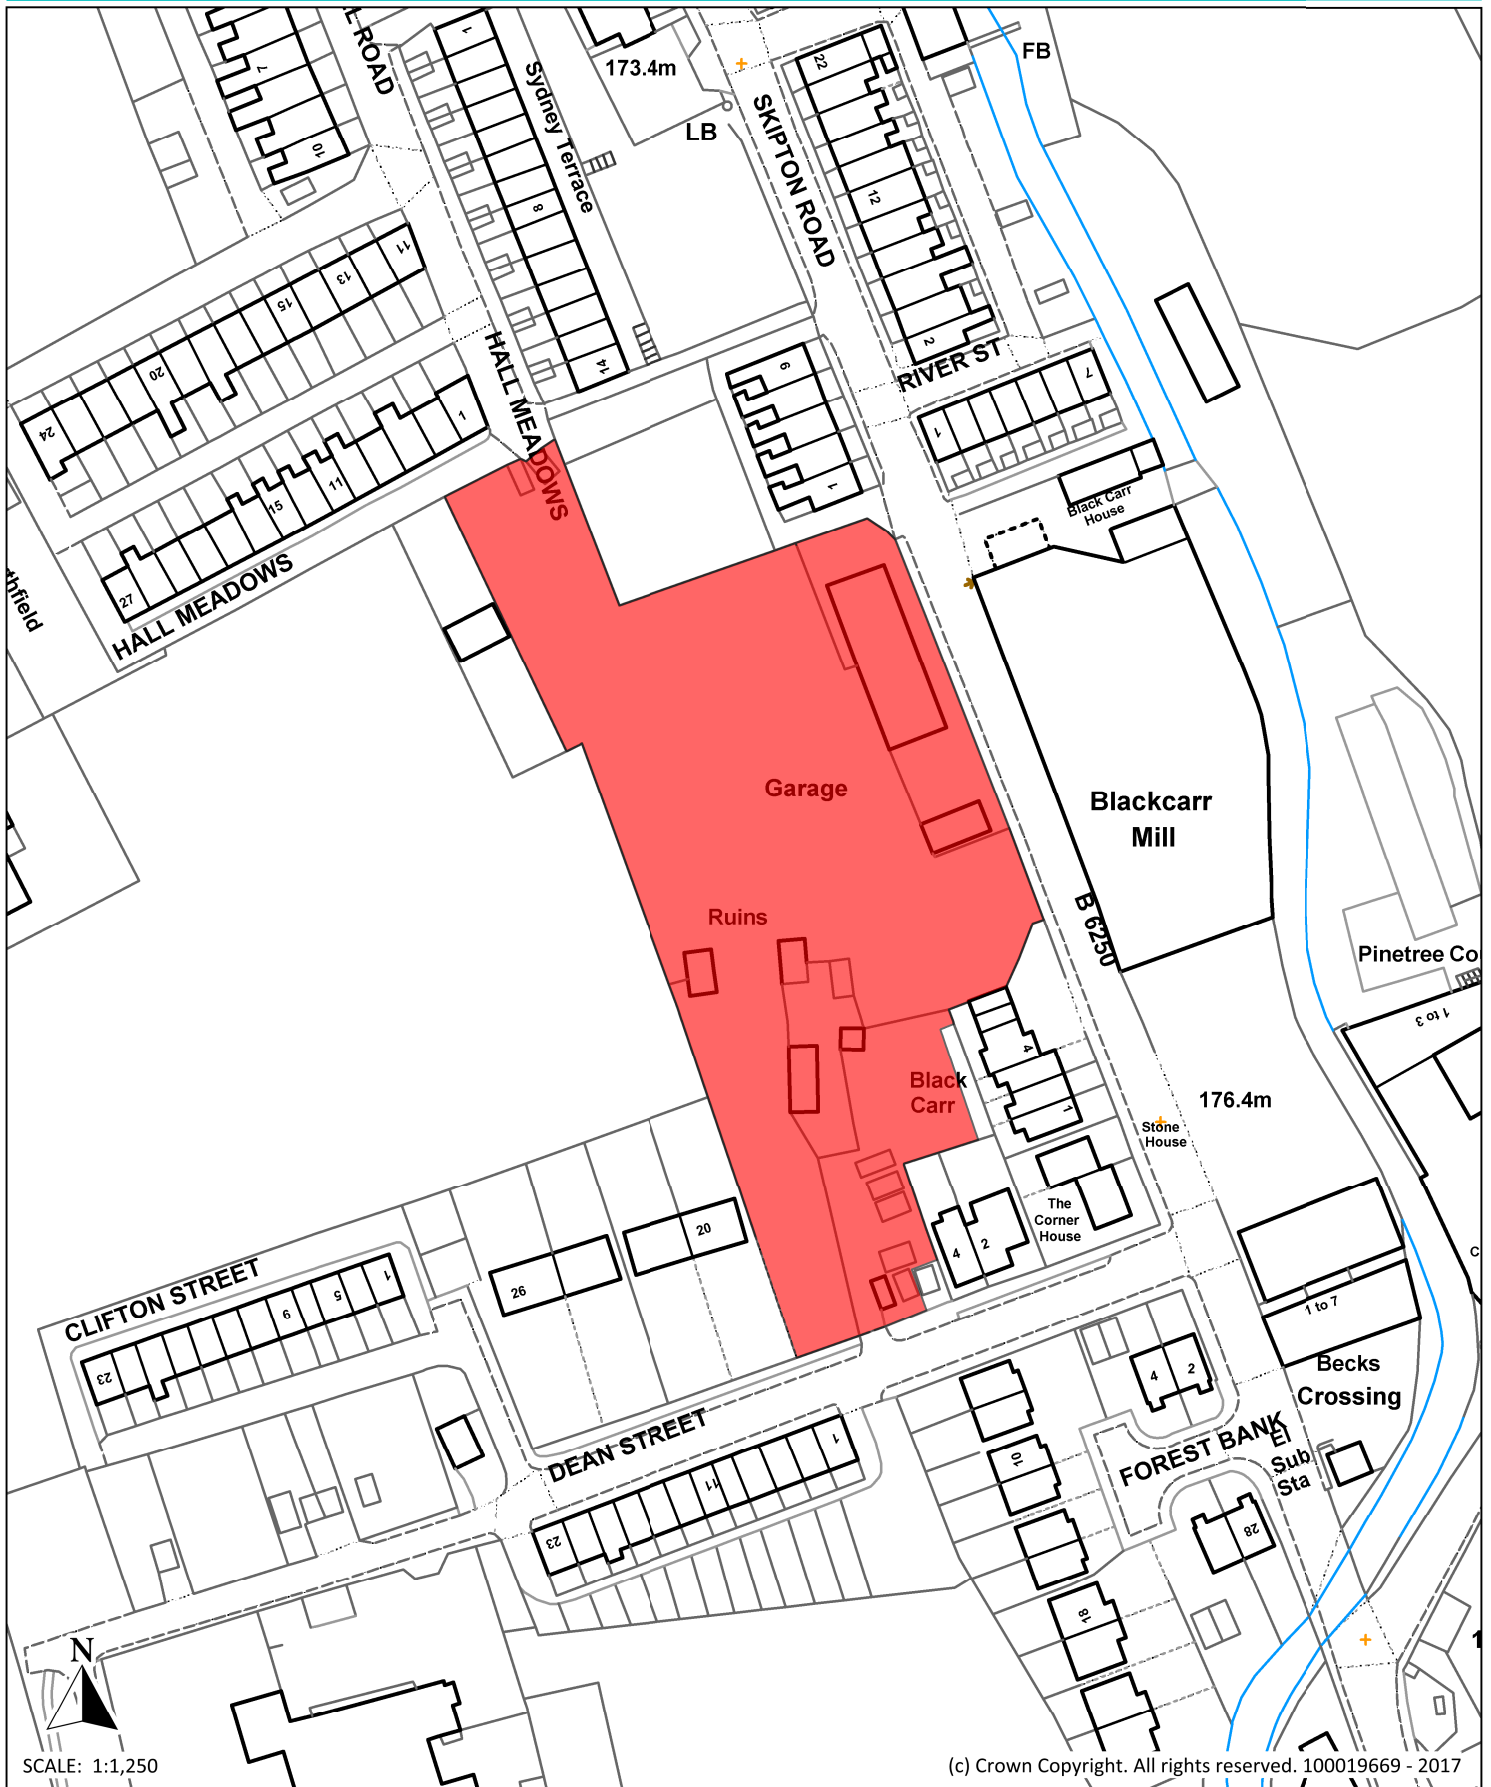

TRAWDEN FOREST NEIGHBOURHOOD PLAN

Trawden Forest Neighbourhood Plan - Consultation

Site Ref: 009

Site Name: Land North of Dean Street

Proposed Use: Housing