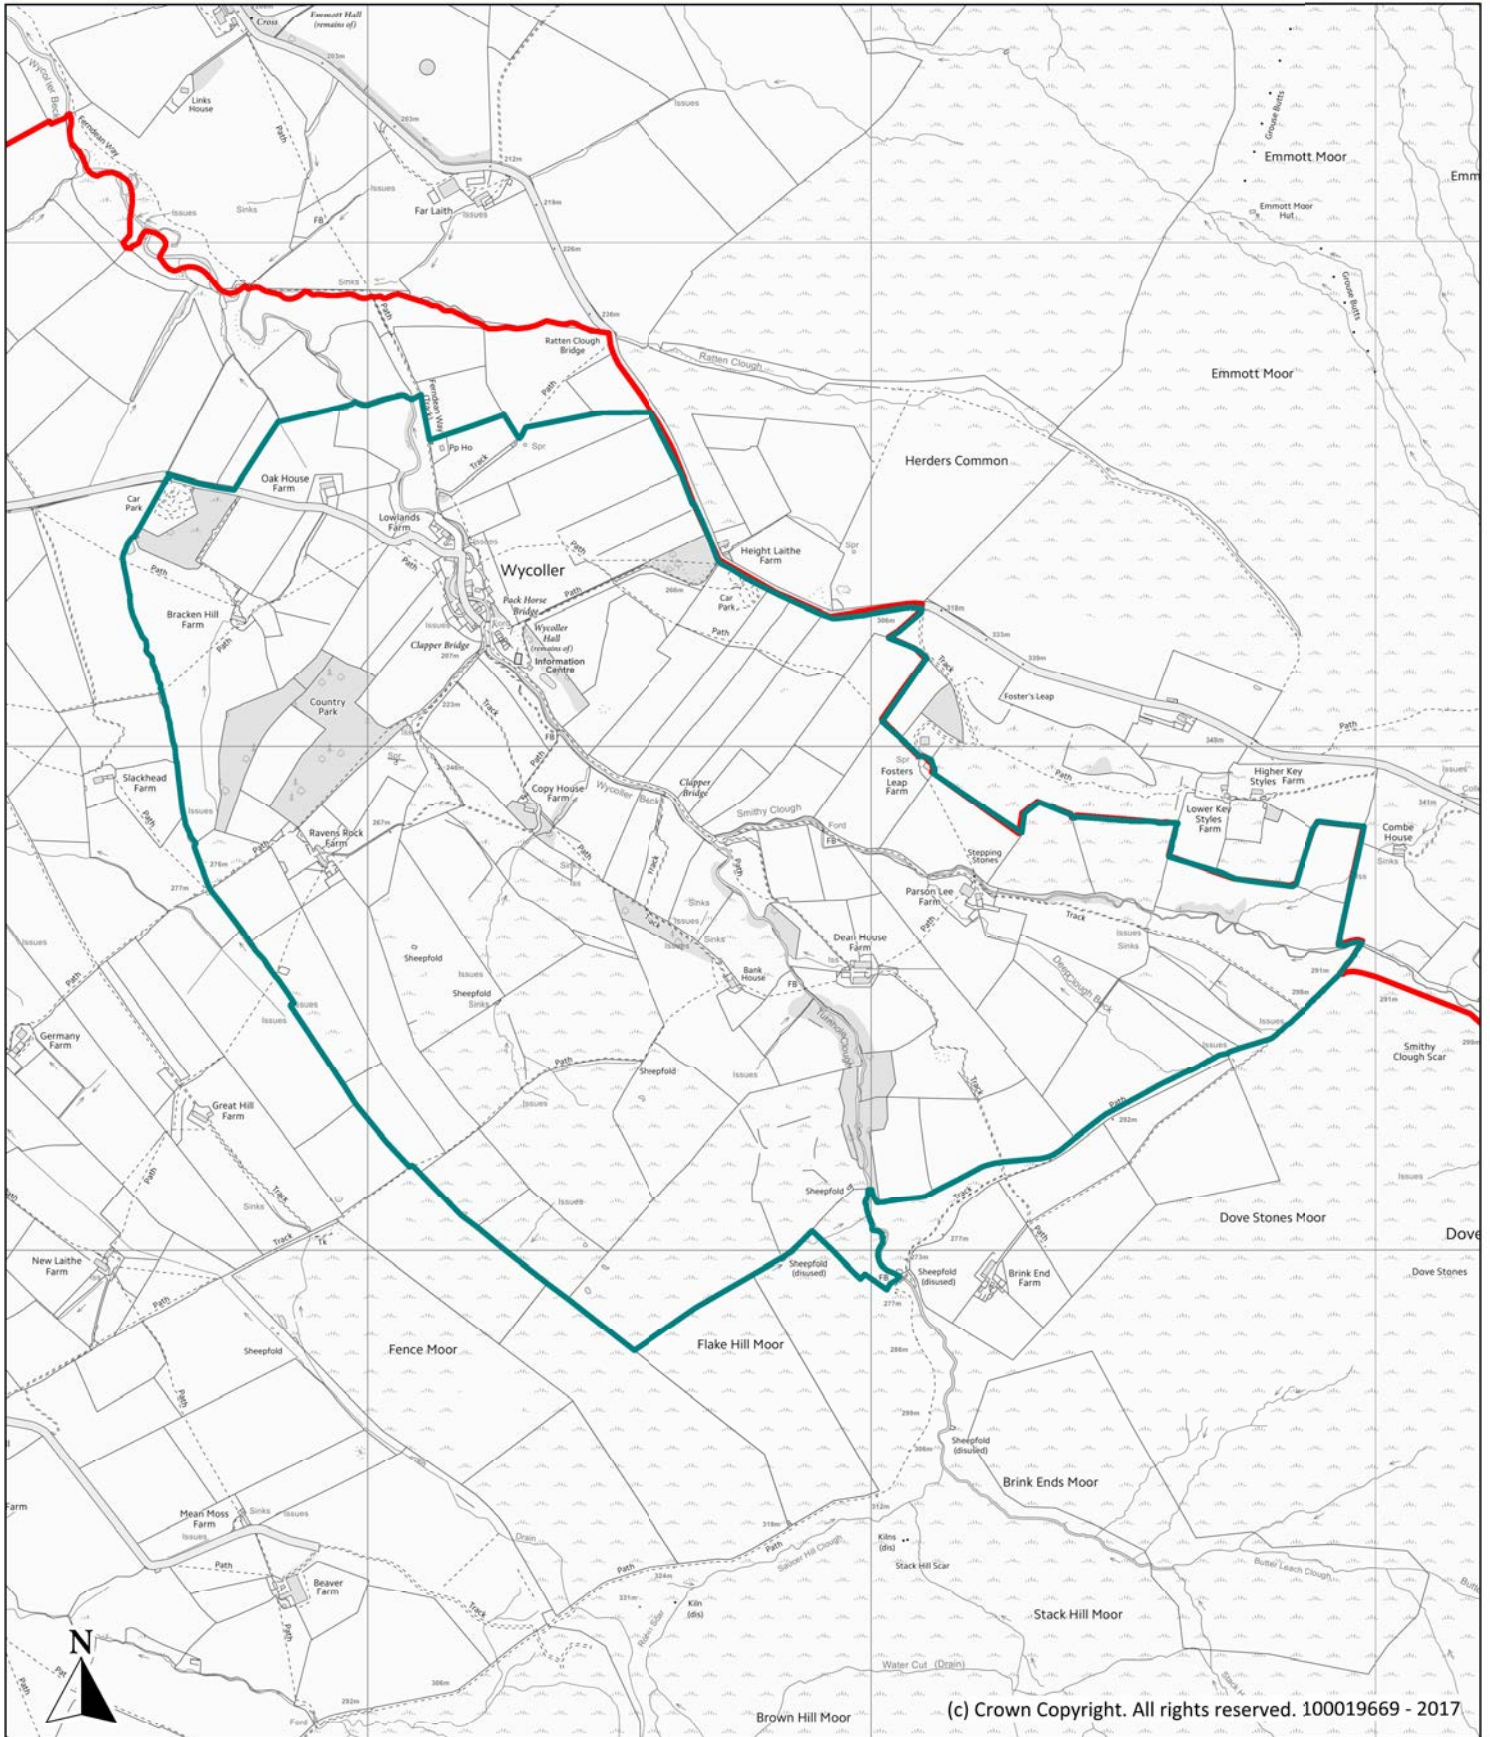

TRAWDEN FOREST NEIGHBOURHOOD PLAN

(c) Crown Copyright. All rights reserved. 100019669 - 2017

Description Wycoller Country Park Boundary		Key  Trawden Forest  Neighbourhood Plan Boundary  Wycoller Country Park	 Trawden Forest Parish Council  Borough of Pendle
Scale SCALE: 1:12,500 @ A4	Date 25th October 2017		