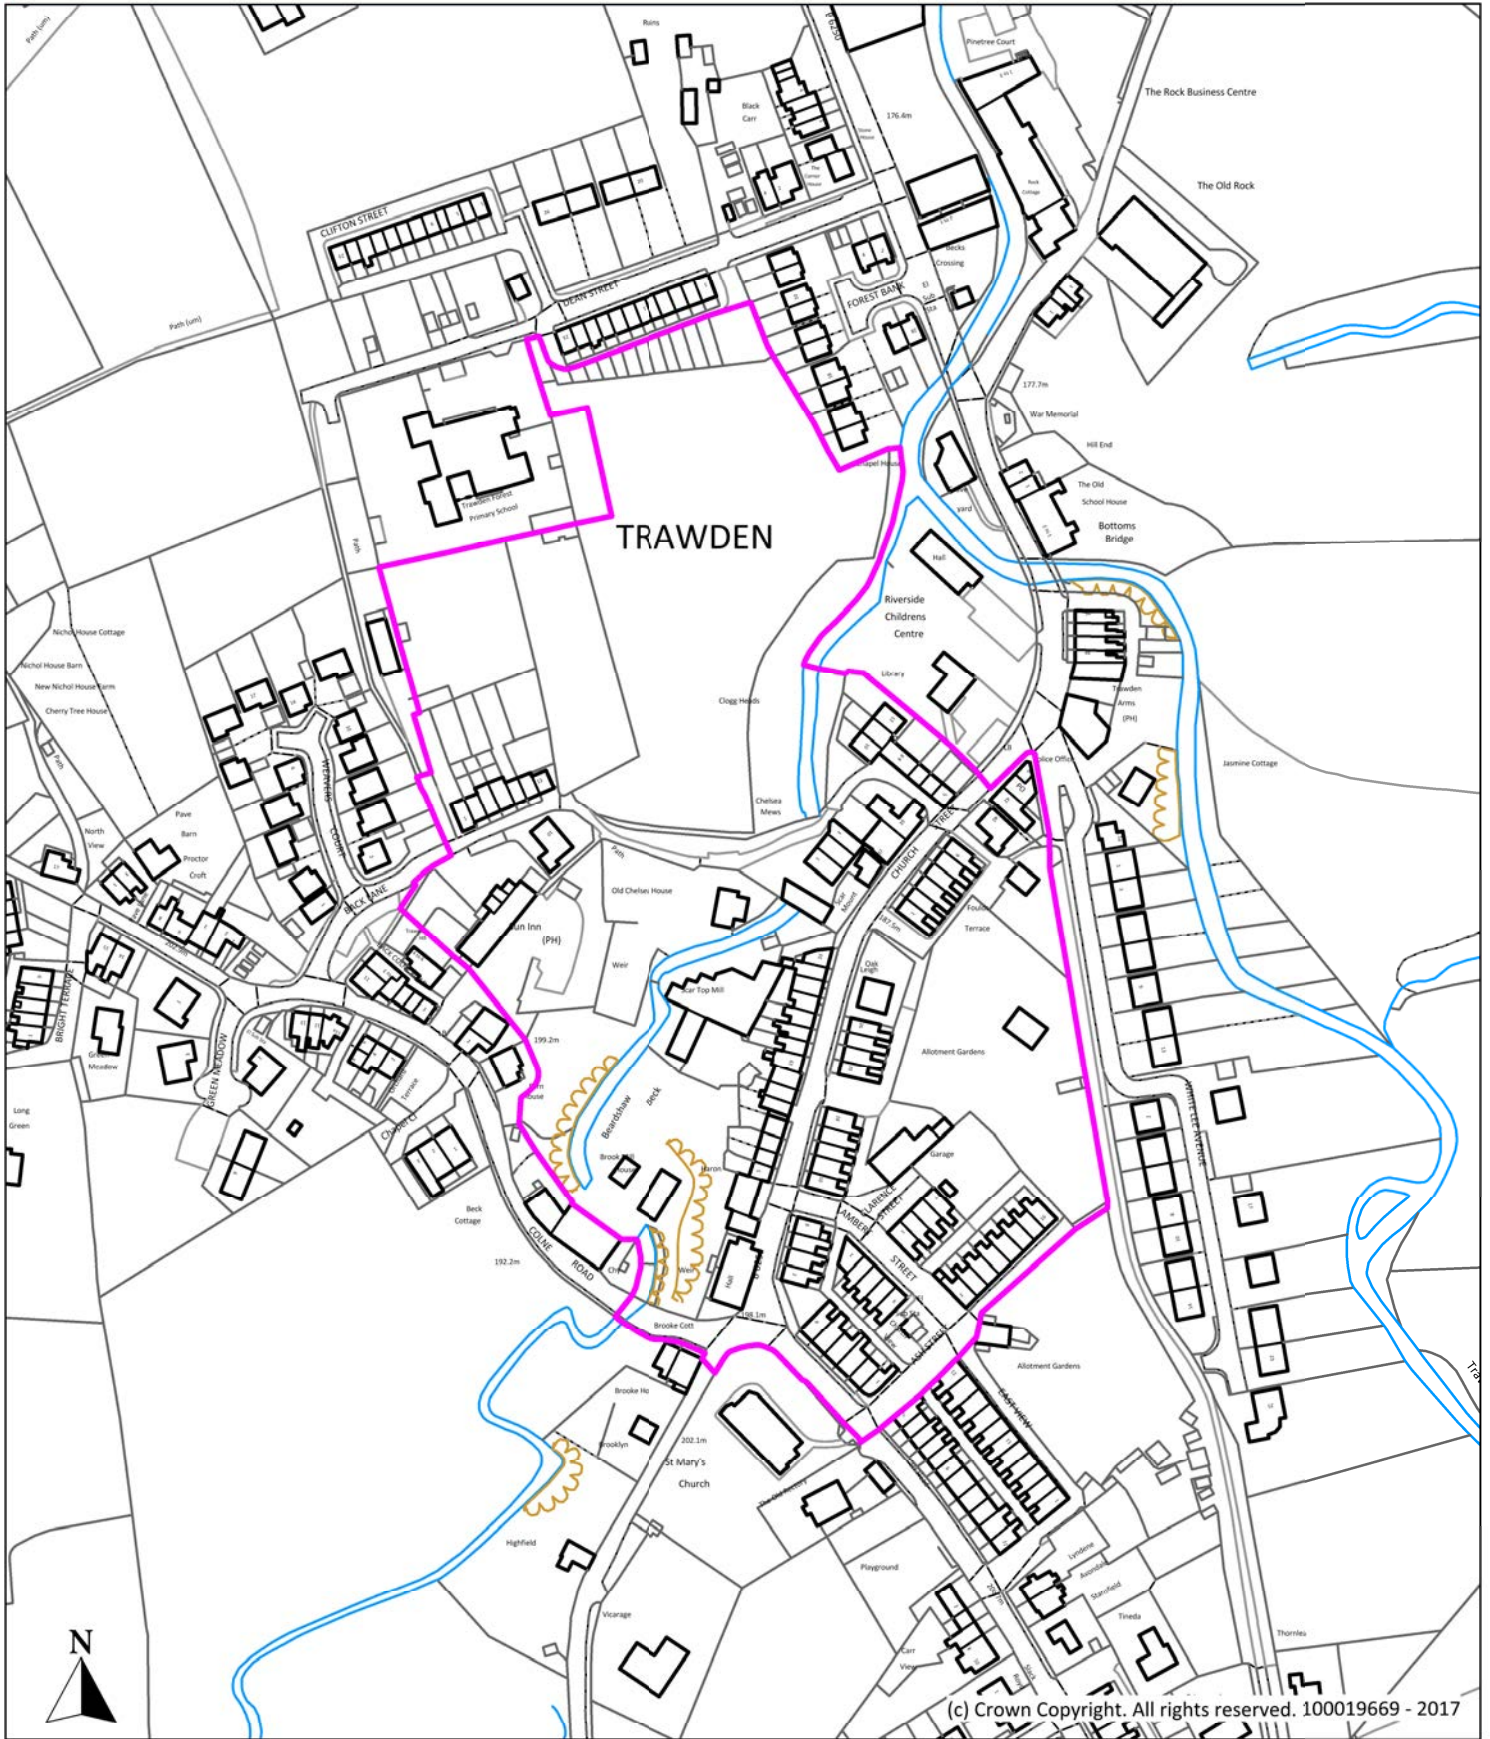

TRAWDEN FOREST NEIGHBOURHOOD PLAN

(c) Crown Copyright. All rights reserved. 100019669 - 2017

<p>Description</p> <p>Church Street, Clogg Head and Old Chelsea Townscape Character Area</p>		<p>Key</p> <p> Townscape Character Area</p>	 <p>Trawden Forest Parish Council</p>  <p>Borough of Pendle</p>
<p>Scale</p> <p>SCALE: 1:2,500 @ A4</p>	<p>Date</p> <p>25th October 2017</p>		