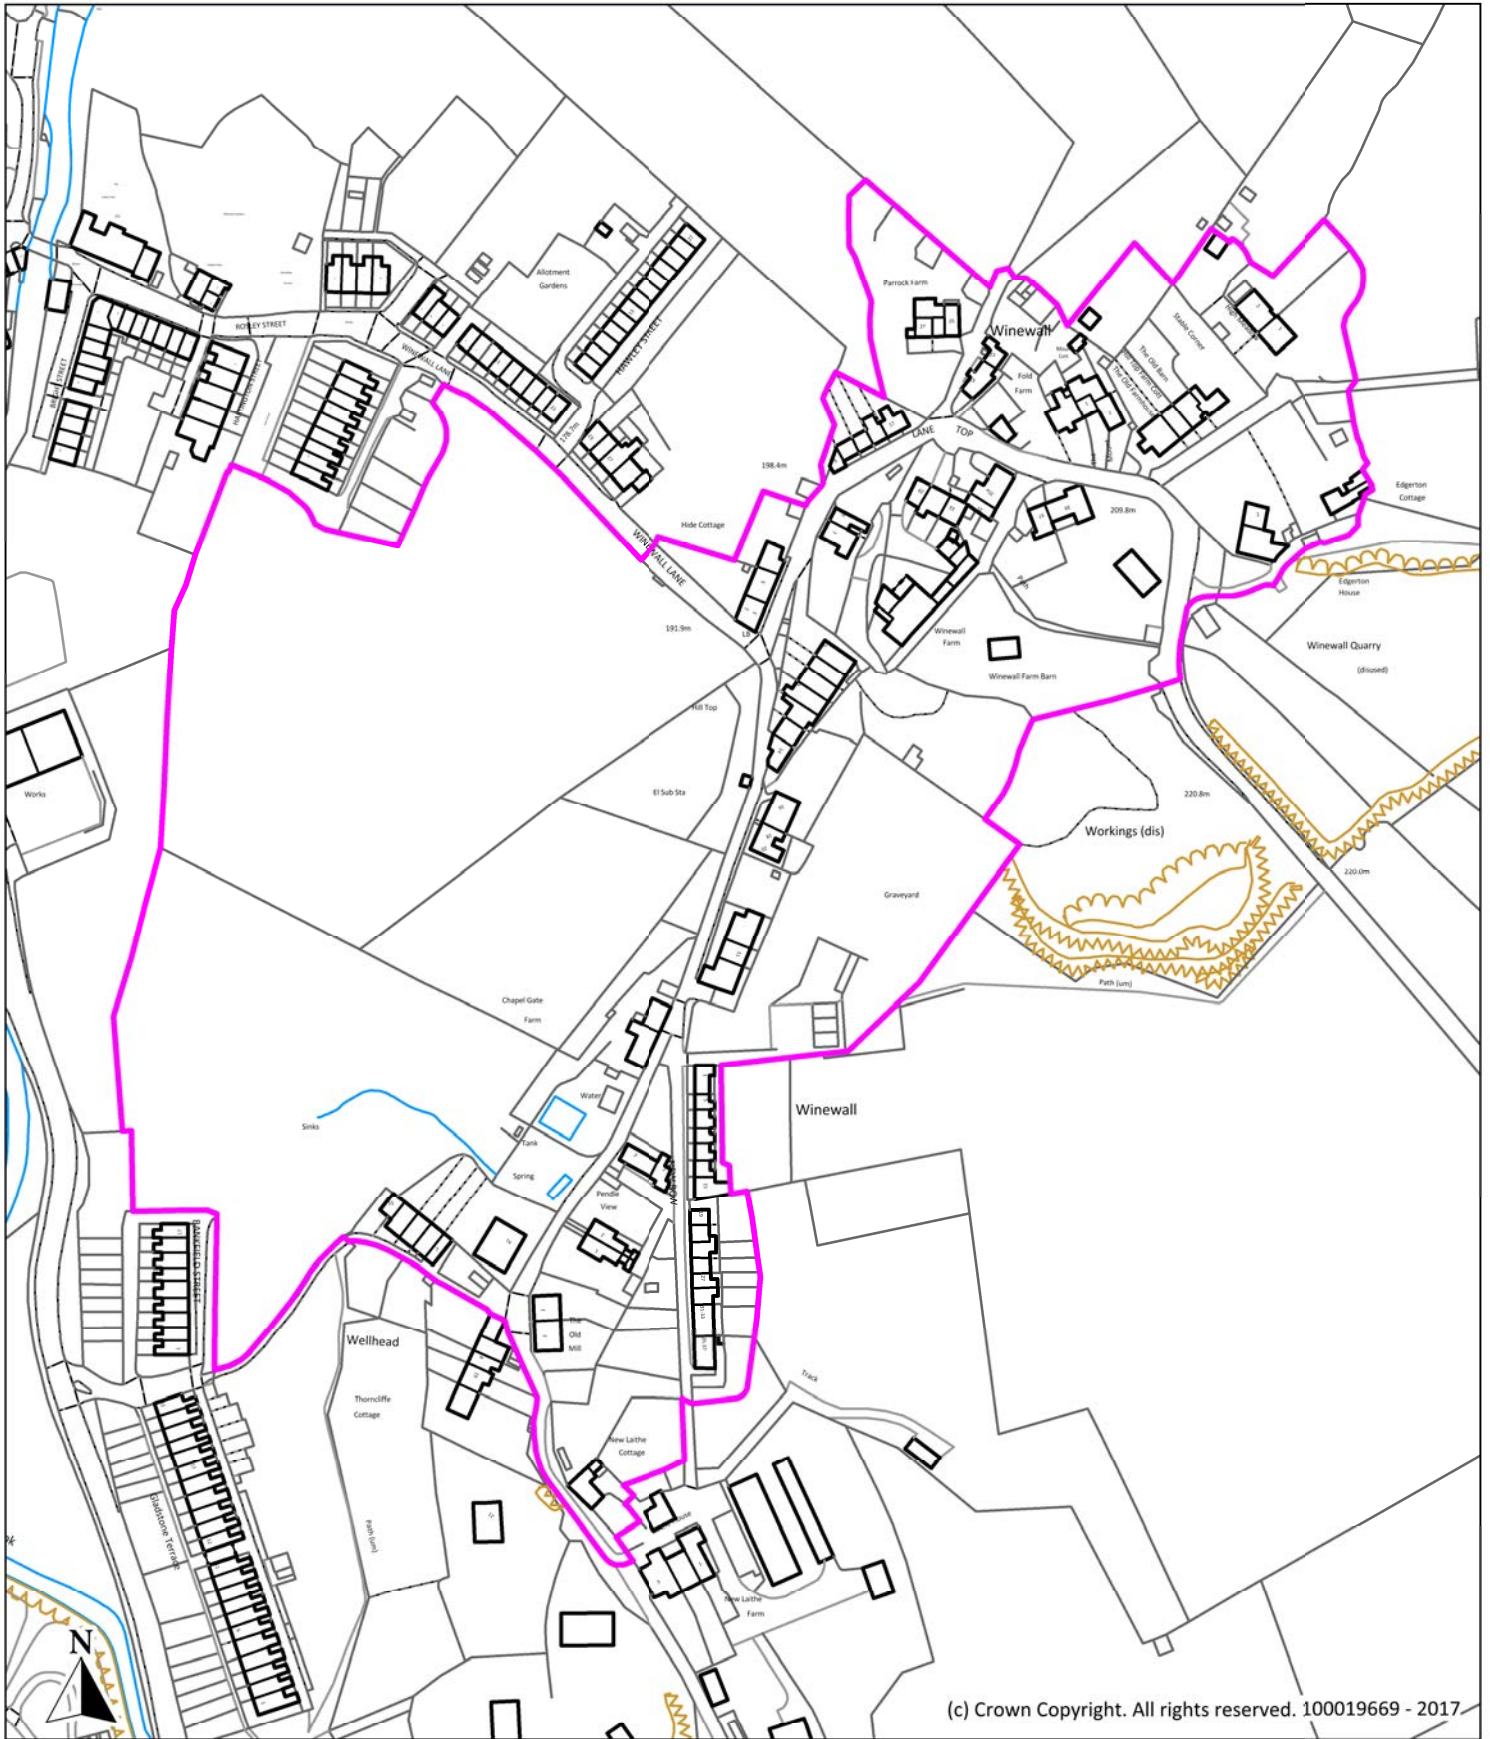

TRAWDEN FOREST NEIGHBOURHOOD PLAN

(c) Crown Copyright. All rights reserved. 100019669 - 2017

<p>Description</p> <p>Lane Top and New Row (Winewall) Townscape Character Area</p>		<p>Key</p> <p> Townscape Character Area</p>	 <p>Trawden Forest Parish Council</p>  <p>Borough of Pendle</p>
<p>Scale</p> <p>SCALE: 1:2,500 @ A4</p>	<p>Date</p> <p>25th October 2017</p>		