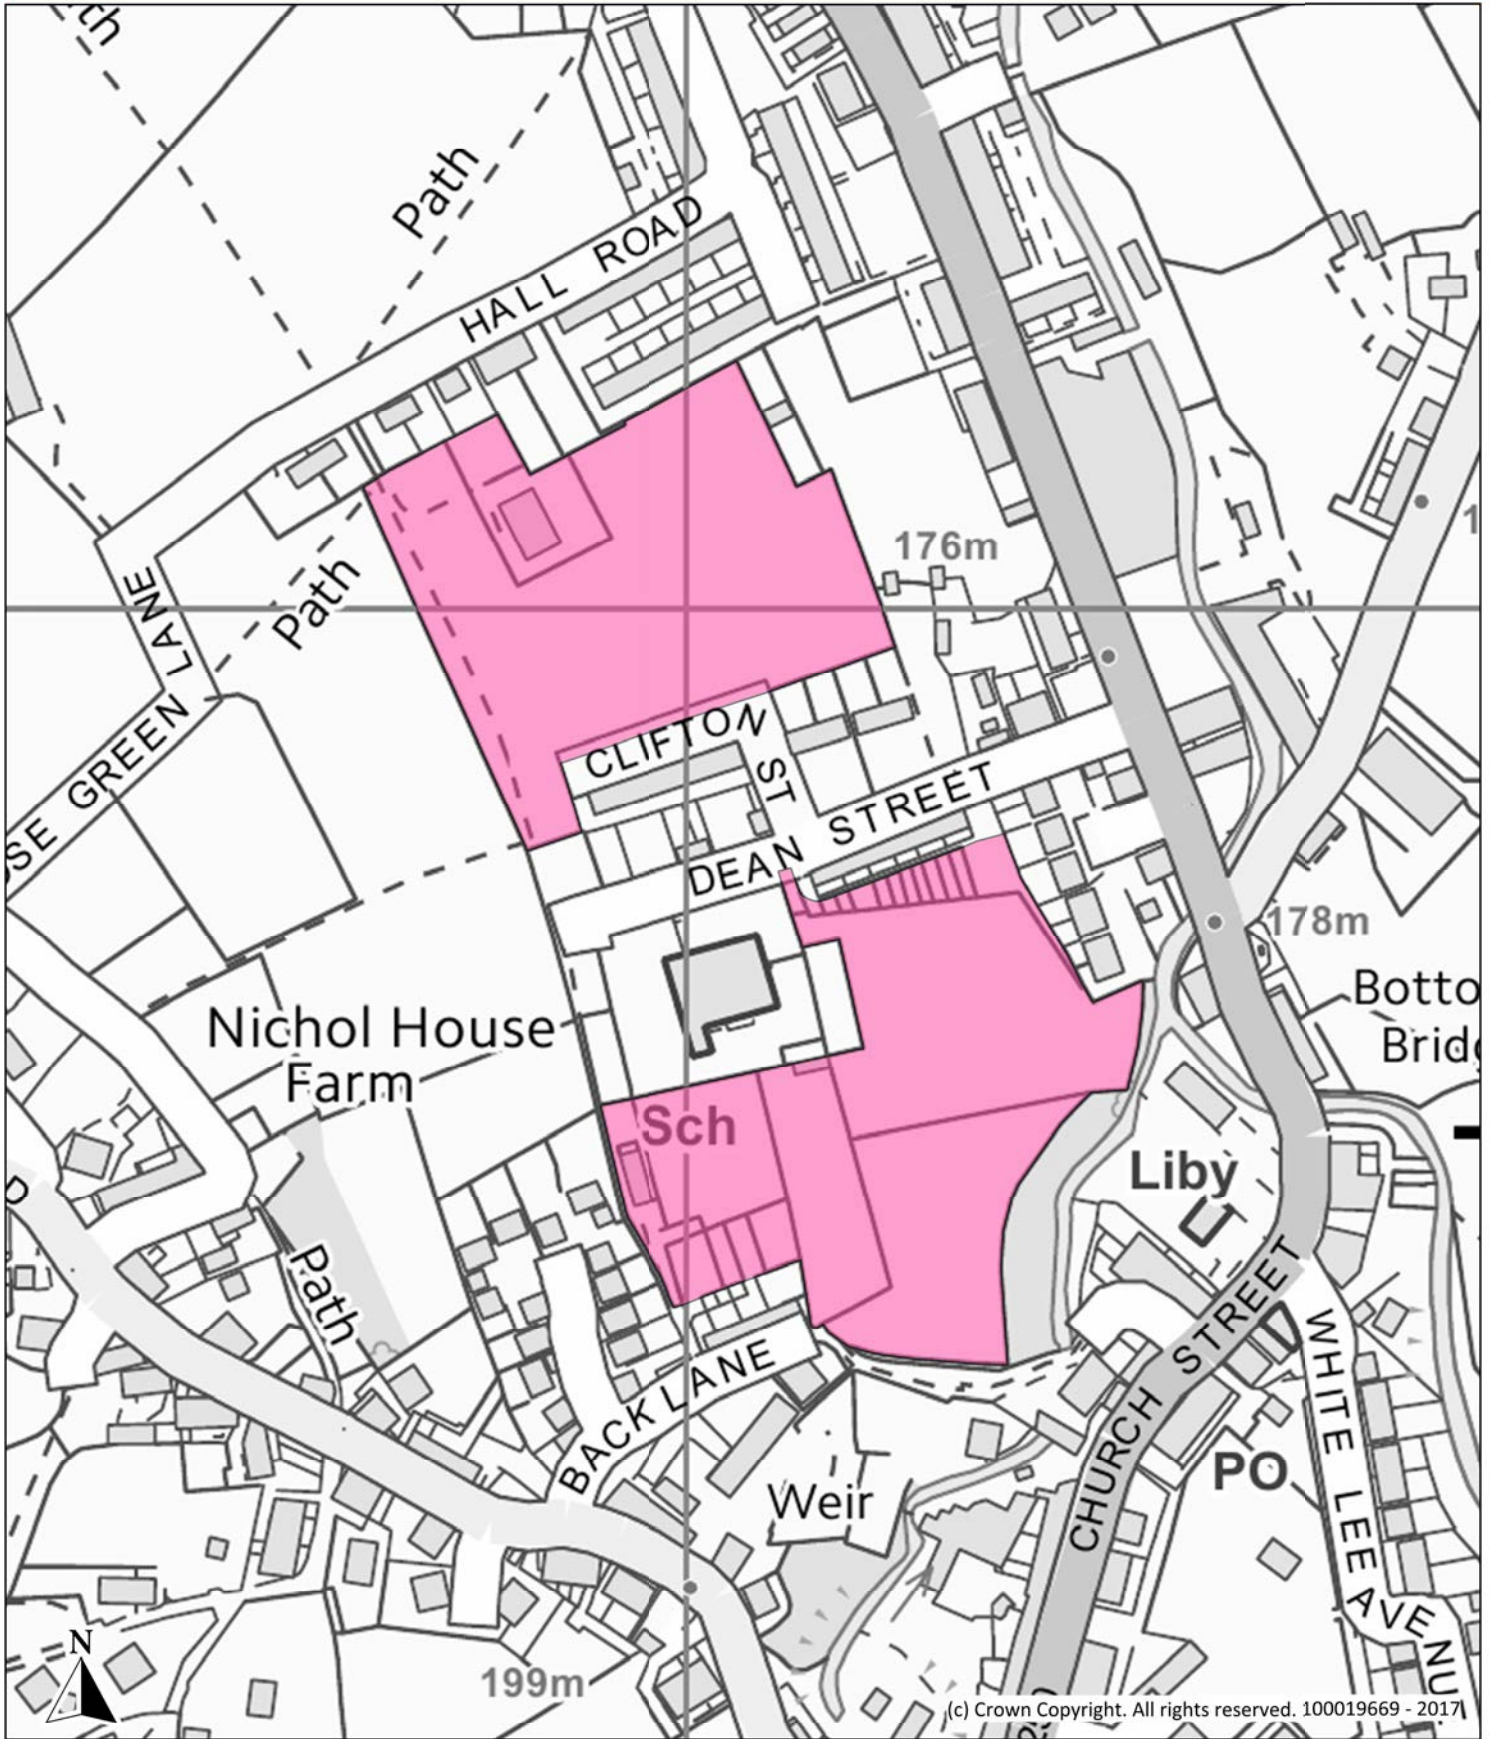

TRAWDEN FOREST NEIGHBOURHOOD PLAN

(c) Crown Copyright. All rights reserved. 100019669 - 2017

| | | | |
|--|--------------------------------------|---|---|
| <p>Description</p> <p>Sites of Settlement Character</p> | | <p>Key</p> <p> Sites of Settlement Character</p> |  <p>Trawden Forest Parish Council</p>  <p>Borough of Pendle</p> |
| <p>Scale</p> <p>SCALE: 1:2,500 @ A4</p> | <p>Date</p> <p>18th January 2018</p> | | |