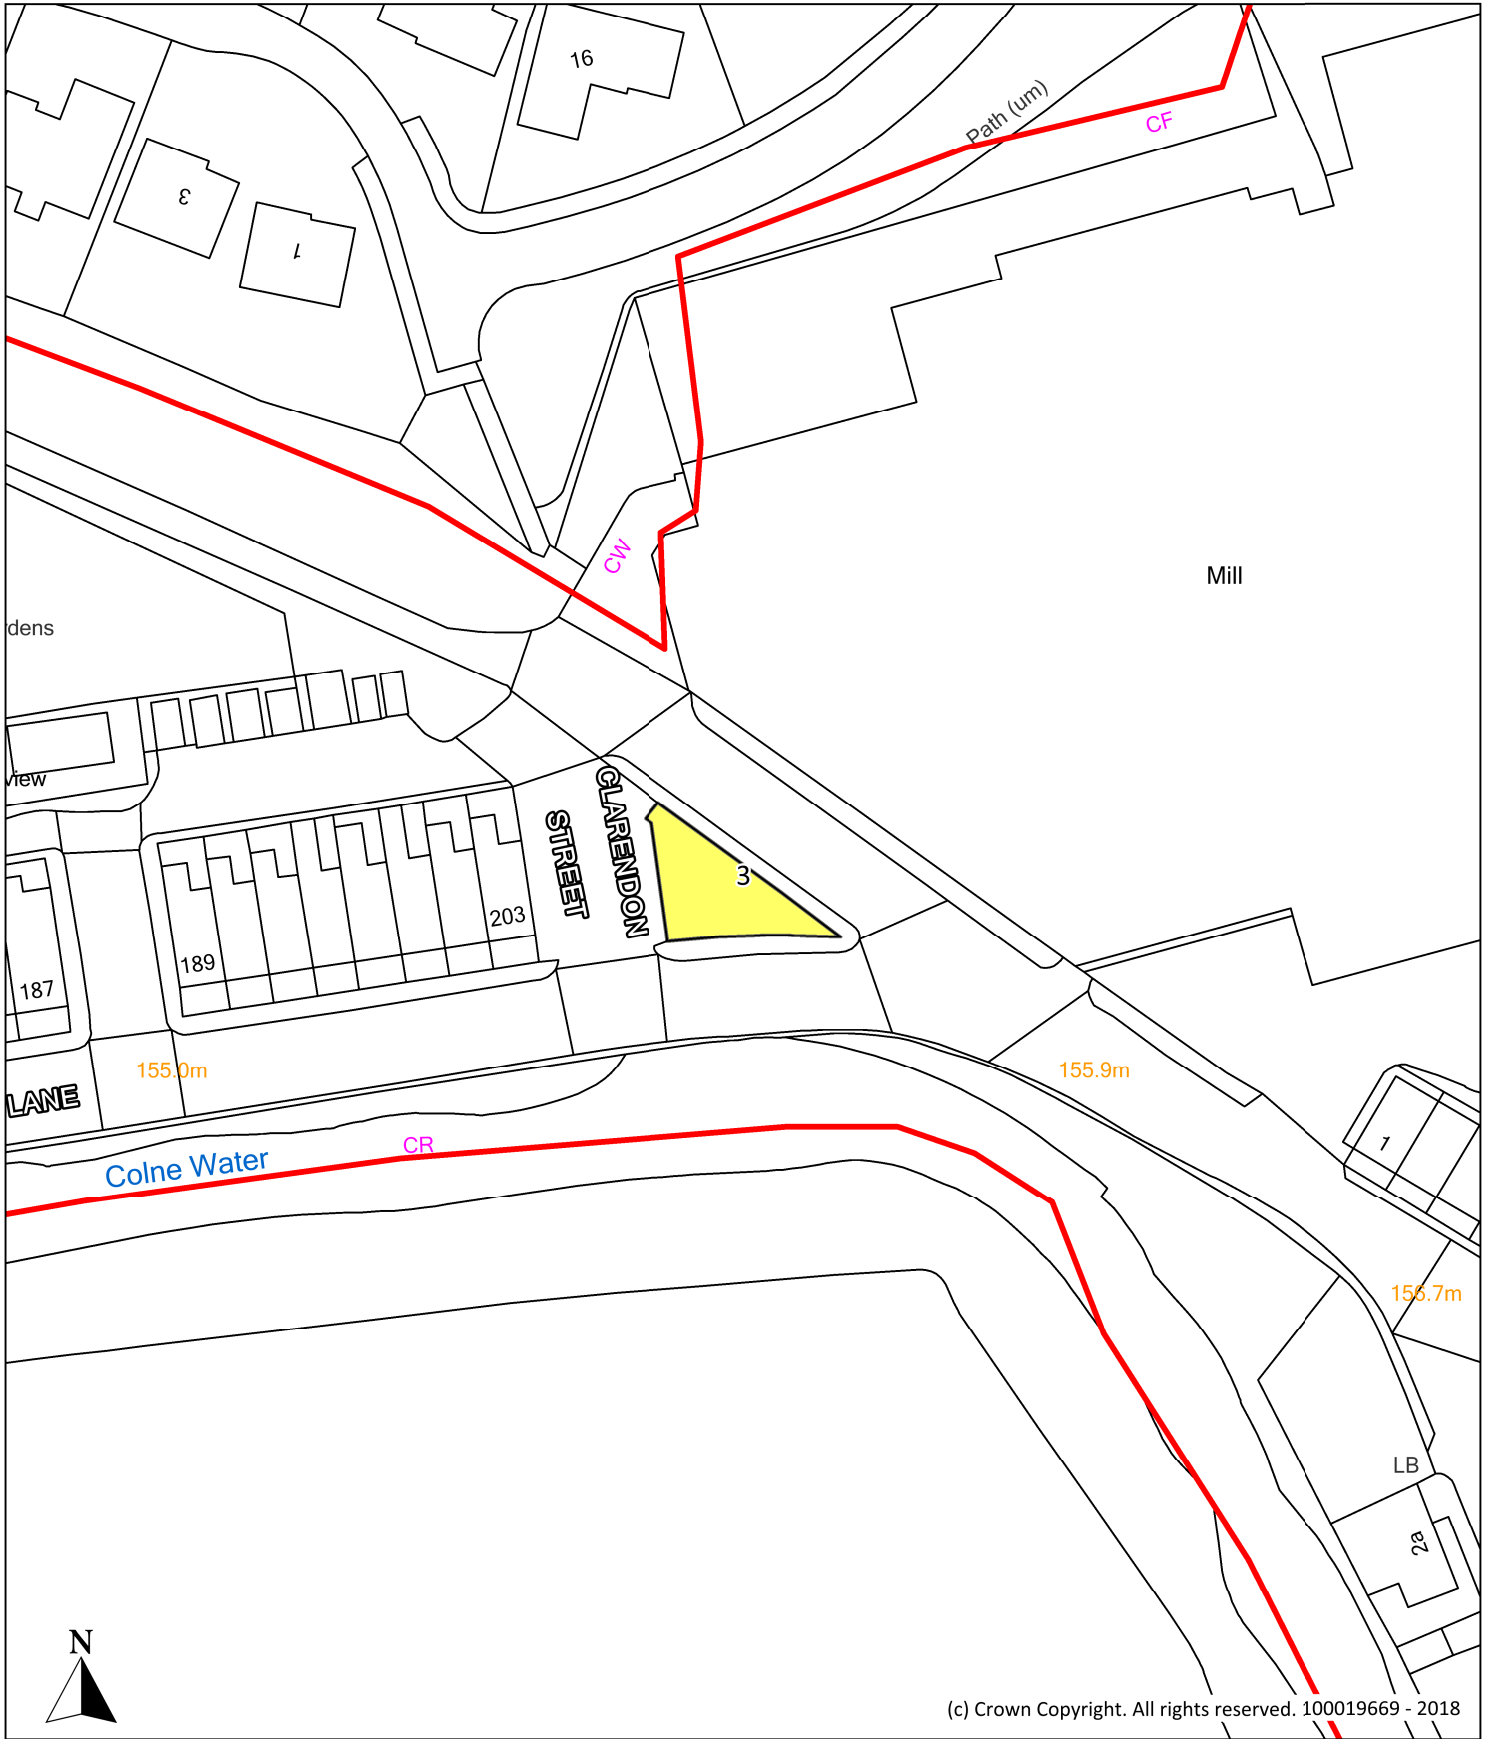

TRAWDEN FOREST NEIGHBOURHOOD PLAN

(c) Crown Copyright. All rights reserved. 100019669 - 2018

Description Local Green Space 3. Millennium Garden		Key  Trawden Forest Neighbourhood Plan Boundary  Local Green Space	 Trawden Forest Parish Council  Borough of Pendle
Scale SCALE: 1:750 @ A4	Date 7th September 2018		