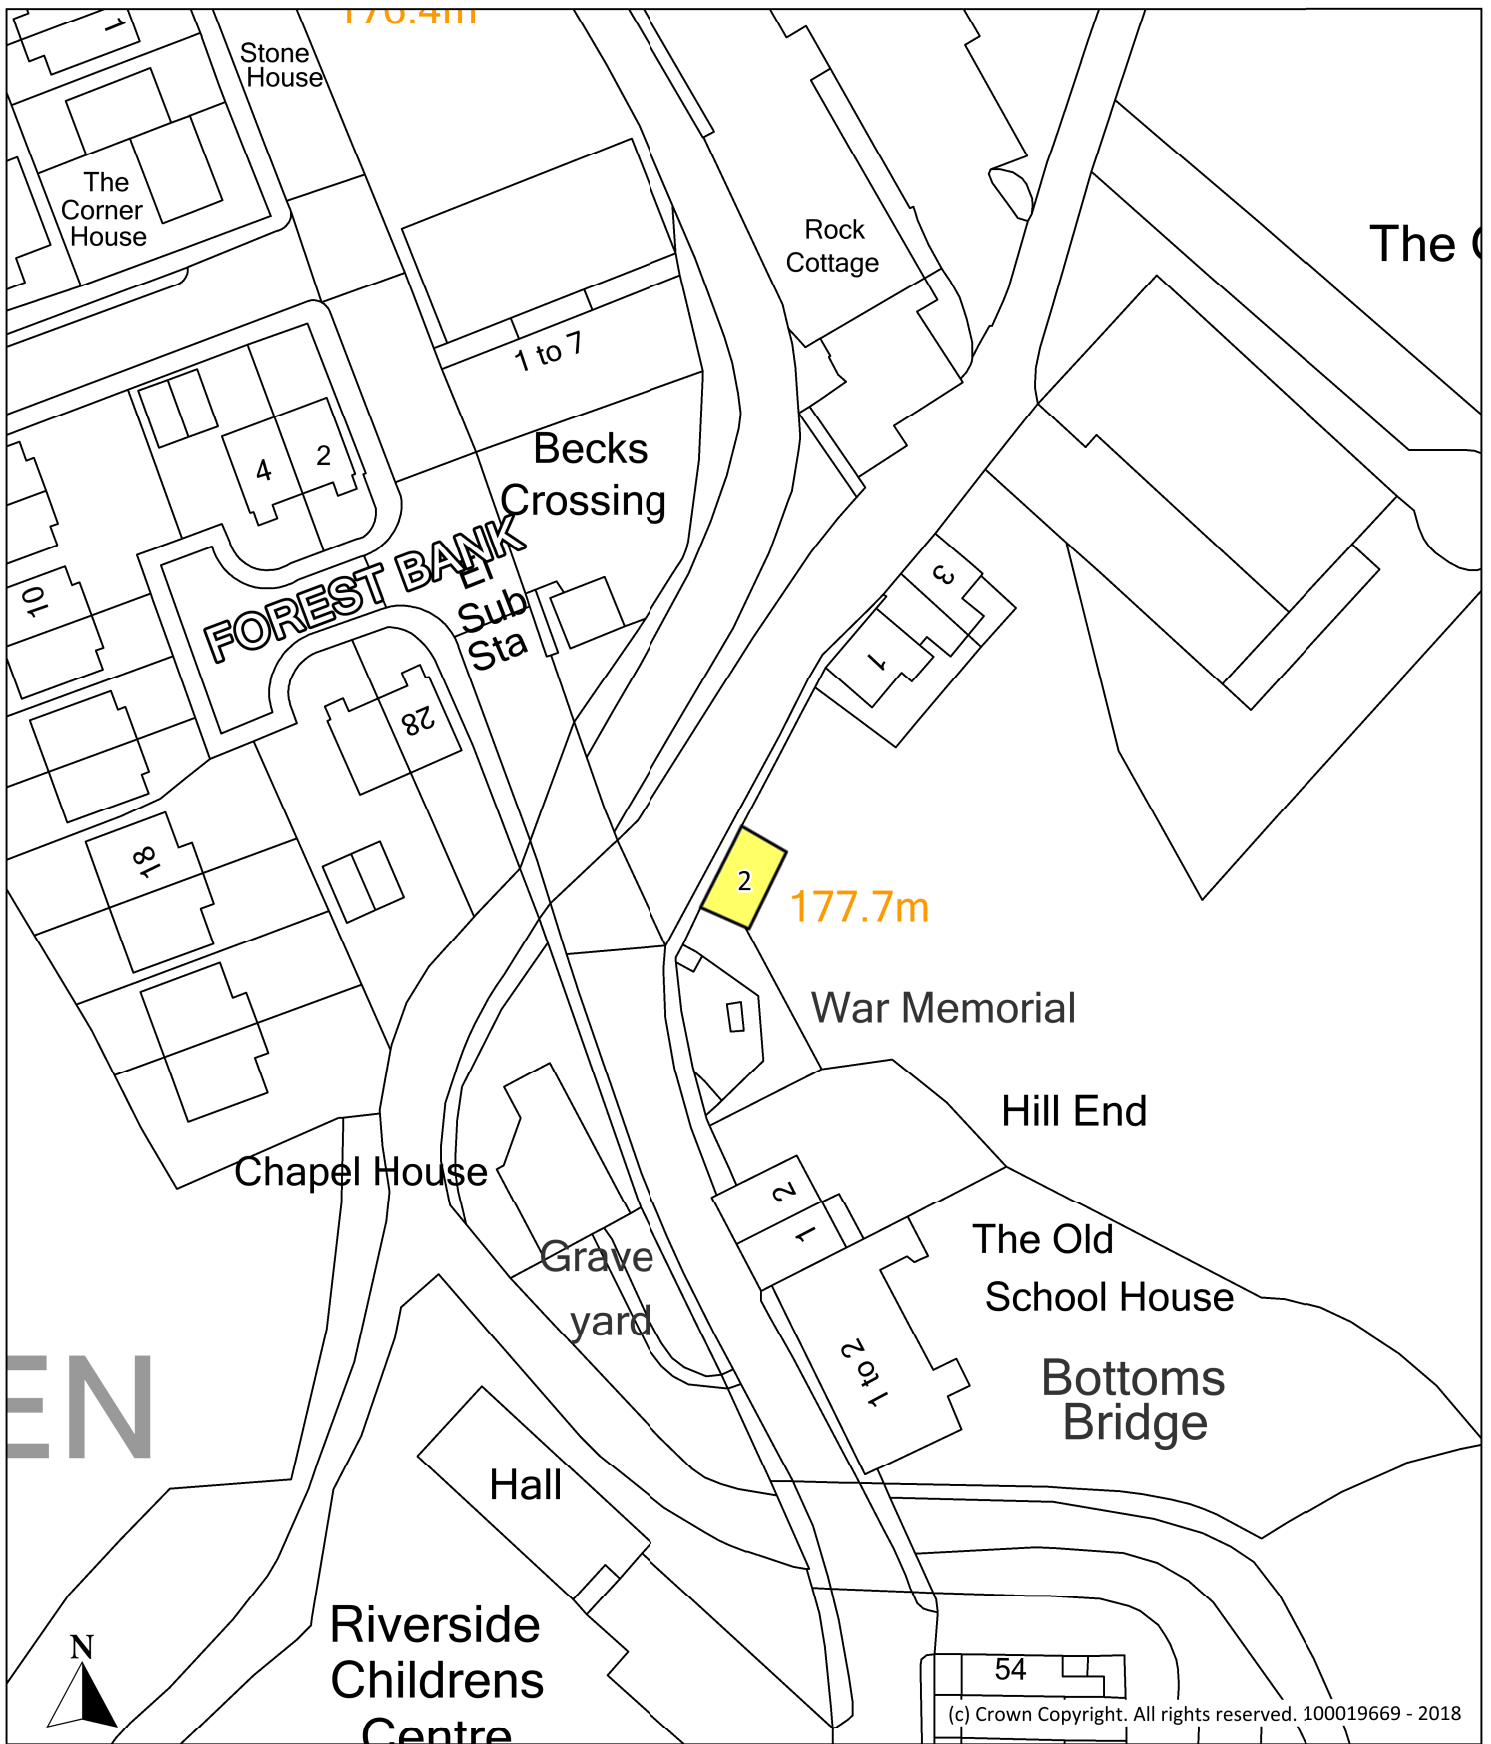

TRAWDEN FOREST NEIGHBOURHOOD PLAN

<p>Description</p> <p>Local Green Space</p> <p>2. Poetry Garden</p>		<p>Key</p> <p> Trawden Forest Neighbourhood Plan Boundary</p> <p> Local Green Space</p>	 <p>Trawden Forest Parish Council</p>  <p>Borough of Pendle</p>
<p>Scale</p> <p>SCALE: 1:750 @ A4</p>	<p>Date</p> <p>7th September 2018</p>		

(c) Crown Copyright. All rights reserved. 100019669 - 2018