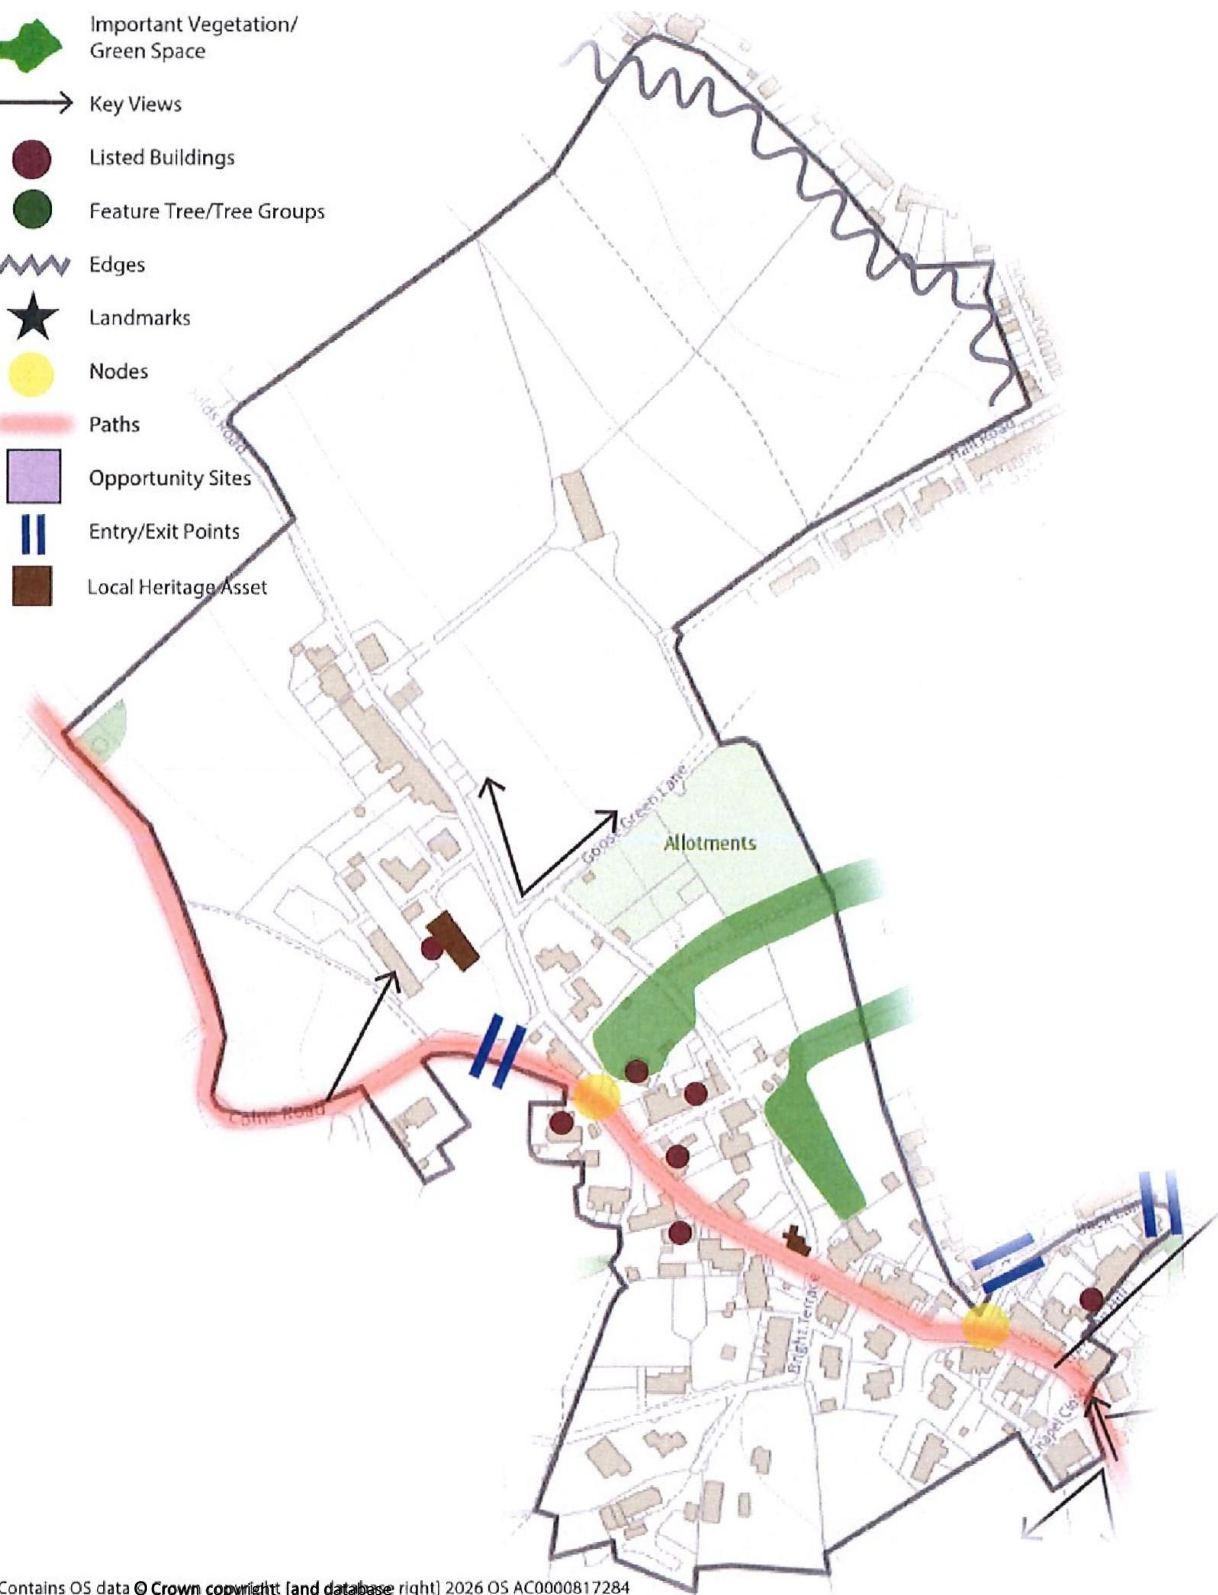

- Important Vegetation/
Green Space
- Key Views
- Listed Buildings
- Feature Tree/Tree Groups
- Edges
- Landmarks
- Nodes
- Paths
- Opportunity Sites
- Entry/Exit Points
- Local Heritage Asset

CA1

CA3

-  Important Vegetation/
Green Space
-  Key Views
-  Listed Buildings
-  Feature Tree/Tree Groups
-  Edges
-  Landmarks
-  Nodes
-  Paths
-  Opportunity Sites
-  Entry/Exit Points
-  Local
Heritage Asset

CA4

- Important Vegetation/
Green Space
- Key Views
- Listed Buildings
- Feature Tree/Tree Groups
- Edges
- Landmarks
- Nodes
- Paths
- Opportunity Sites
- Entry/Exit Points
- Local Heritage Asset

CA6

Contains OS

CAF7

- Important Vegetation/
Green Space
- KeyViews
- Listed Buildings
- Feature Treenree
Groups
- Edges
- Landmarks
- Nodes
- Paths
- Opportunity Sites
- Entry/Exit Points
- Local Heritage Asset